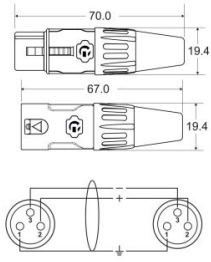

CLPRO-XMXF/1.5

12,70 € inc. VAT

Microphone cable Ø6mm XLR male / XLR female with REAN connectors - 1,5m

SKU: H11155

Categories: [Premium cords](#), [XLR/XLR cords](#)

EAN13 : 3662009022208

brand Hilec

INFORMATIONS COMPLÉMENTAIRES

Brand	Hilec
Length	1.5 m
Cord	Line, Mic

GALERIE D'IMAGES

REAN® XLR connectors

High Performance Microphone Cable
0.22 mm² / 28 x 0.10 mm / AWG 38