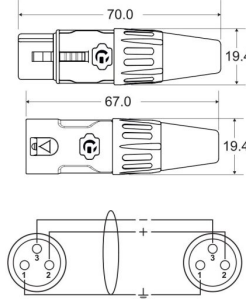

CLPRO-XXMF/20

Référence: H11159

40,30 € inc. VAT

XLR female / XLR male microphone cable with Rean connectors

Caractéristiques

| | |
|---------------|-----------|
| Brand | Hilec |
| Length | 20 m |
| Cord | Line, Mic |

Galerie photos

Hilec
LIGHT & SOUND ACCESSORIES

REAN® XLR connectors

REAN®
CONNECTORS BY REAN
REAN a brand of Neutrik AG

High Performance Microphone Cable 0.22 mm² / 28 x 0.10 mm / AWG 38

hitmusic
Fabrique sensorielle