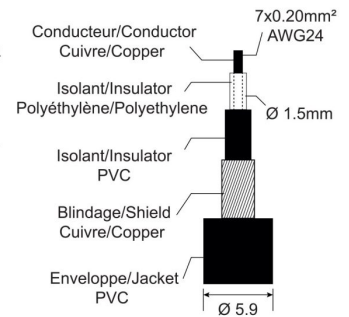

Galerie photos

Hilec
LIGHT & SOUND ACCESSORIES

REAN® XLR connectors

REAN®
CONNECTORS BY REAN
REAN a brand of Neutrik AG

High Performance Microphone Cable 0.22 mm² / 28 x 0.10 mm / AWG 38

hitmusic
Fabrique sensorielle