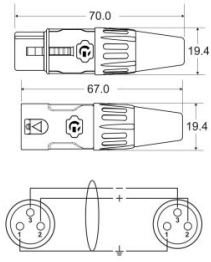

CLPRO-XMXF/20

40,30 € inc. VAT

Microphone cable Ø6mm XLR male / XLR female with REAN connectors - 20m

SKU: H11159

Categories: [Premium cords](#), [XLR/XLR cords](#)

EAN13 : 3662009022246

brand Hilec

INFORMATIONS COMPLÉMENTAIRES

Brand	Hilec
Length	20 m
Cord	Line, Mic

GALERIE D'IMAGES

REAN® XLR connectors

High Performance Microphone Cable
0.22 mm² / 28 x 0.10 mm / AWG 38