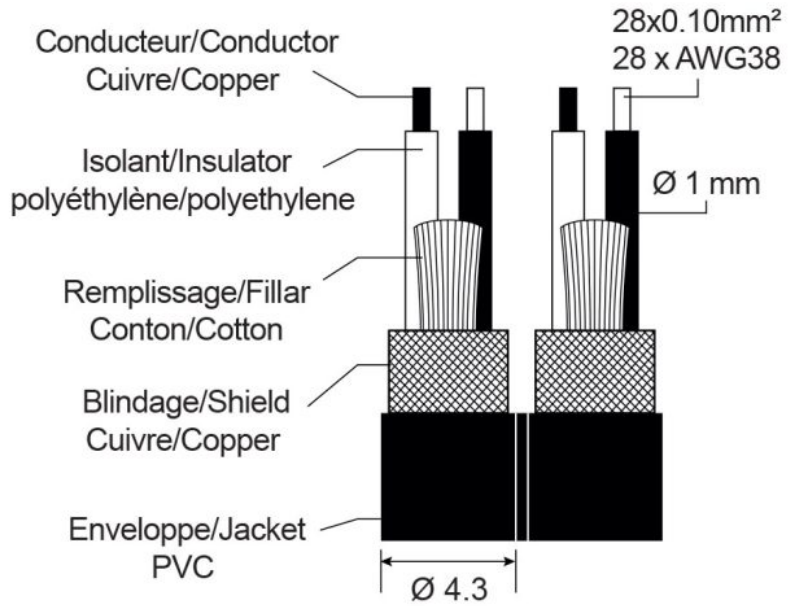

CLPRO2RCA/1.5

Line cord 2 x Ø4mm 2 x RCA / 2 x RCA with REAN connectors - 1,5m

Référence: H11161

18,50 € inc. VAT

Caractéristiques

Brand	Hilec
Length	1.5 m
Cord	Line

Galerie photos

REAN® RCA connectors

High performance line cable
0.22 mm² / 4 x 28 x 0.10 mm / AWG 24

REAN®

CONNECTORS BY REAN
REAN a brand of Neutrik AG