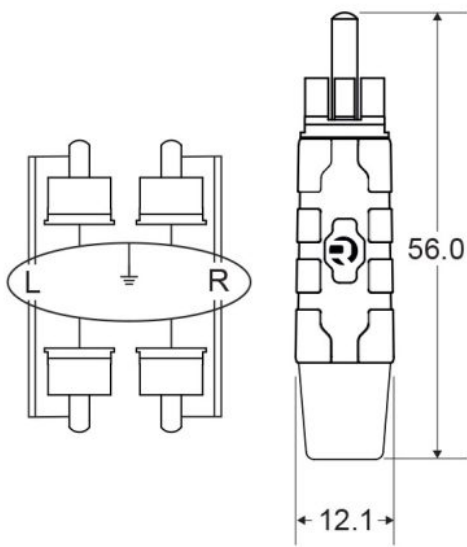

CLPRO2RCA/1.5

Line cord 2 x Ø4mm 2 x RCA / 2 x RCA with REAN connectors - 1,5m

Référence: H11161

18,50 € inc. VAT

Caractéristiques

Brand	Hilec
Length	1.5 m
Cord	Line

Galerie photos

REAN® RCA connectors

High performance line cable
0.22 mm² / 4 x 28 x 0.10 mm / AWG 24

REAN®

CONNECTORS BY REAN
REAN a brand of Neutrik AG