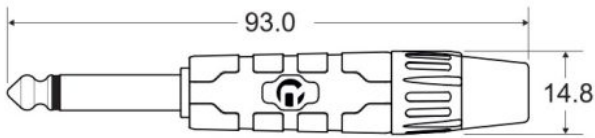

CLPROmJs2JM/1.5

Line cord 2 x Ø4mm Jack 3.5 stereo male / 2 x Jack 6.35 mono with REAN connectors - 1.5m

Référence: H11167

15,90 € inc. VAT

Caractéristiques

Brand	Hilec
Length	1.5 m
Cord	Line

Galerie photos

High performance line cable
0.22 mm² / 28 x 0.10 mm / AWG 38

REAN[®] Jack connectors

REAN[®]

CONNECTORS BY REAN
REAN a brand of Neutrik AG