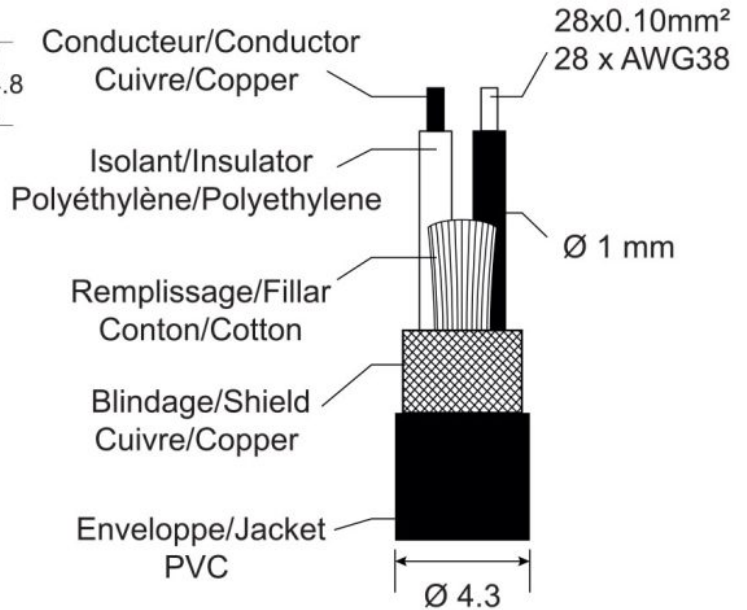

CLPROmJs2JM/1.5

Line cord 2 x Ø4mm Jack 3.5 stereo male / 2 x Jack 6.35 mono with REAN connectors - 1.5m

Référence: H11167

15,90 € inc. VAT

Caractéristiques

Brand	Hilec
Length	1.5 m
Cord	Line

Galerie photos

High performance line cable
0.22 mm² / 28 x 0.10 mm / AWG 38

REAN[®] Jack connectors

REAN[®]

CONNECTORS BY REAN
REAN a brand of Neutrik AG