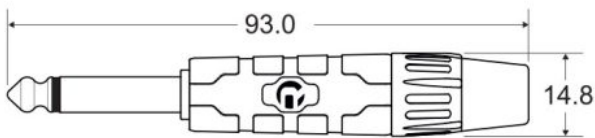

CLPROmJs2JM/3

Line cord 2 x Ø4mm Jack 3.5 stereo male / 2 x Jack 6.35 mono with REAN connectors - 3m

Référence: H11168

17,90 € inc. VAT

Caractéristiques

Brand	Hilec
Length	3 m
Cord	Line

Galerie photos

LIGHT & SOUND ACCESSORIES

High performance line cable
0.22 mm² / 28 x 0.10 mm / AWG 38

REAN[®] Jack connectors

REAN[®]

CONNECTORS BY REAN
REAN a brand of Neutrik AG