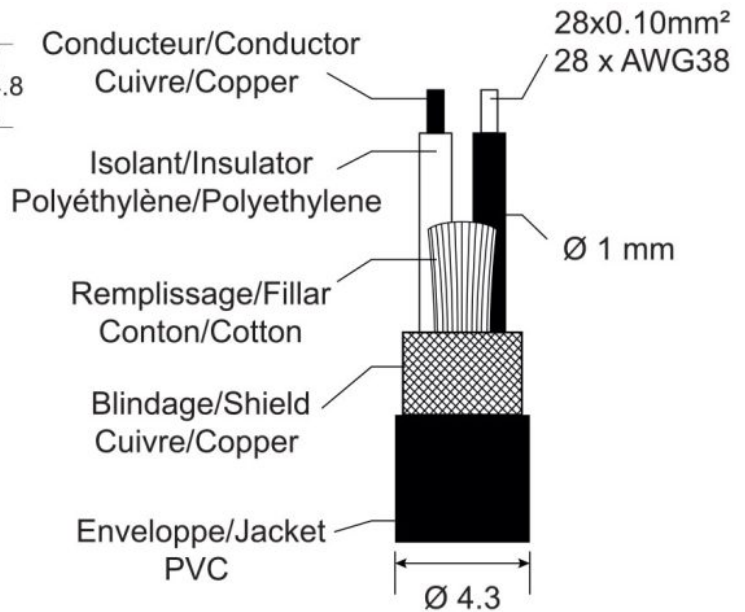

CLPROmJs2JM/3

Line cord 2 x Ø4mm Jack 3.5 stereo male / 2 x Jack 6.35 mono with REAN connectors - 3m

Référence: H11168

17,90 € inc. VAT

Caractéristiques

Brand	Hilec
Length	3 m
Cord	Line

Galerie photos

LIGHT & SOUND ACCESSORIES

High performance line cable
0.22 mm² / 28 x 0.10 mm / AWG 38

REAN[®] Jack connectors

REAN[®]

CONNECTORS BY REAN
REAN a brand of Neutrik AG