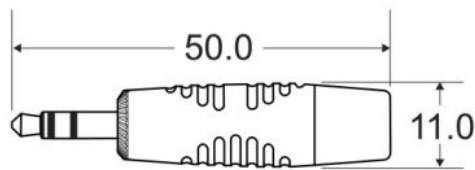

CLPROmJs2JM/3

Line cord 2 x Ø4mm Jack 3.5 stereo male / 2 x Jack 6.35 mono with REAN connectors - 3m

Référence: H11168

17,90 € inc. VAT

Caractéristiques

Brand	Hilec
Length	3 m
Cord	Line

Galerie photos

LIGHT & SOUND ACCESSORIES

High performance line cable
0.22 mm² / 28 x 0.10 mm / AWG 38

REAN[®] Jack connectors

REAN[®]

CONNECTORS BY REAN
REAN a brand of Neutrik AG