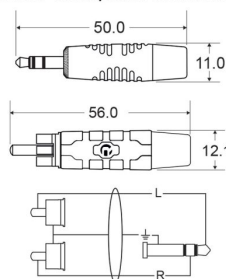

CLPROmJs2RCA/1.5

Référence: H11165

17,20 € inc. VAT

Line cord 2 x Ø4mm Jack 3.5 male stereo / 2 x RCA with REAN connectors - 1.5m

Caractéristiques

Brand	Hilec
Length	1.5 m
Cord	Line

Galerie photos

REAN® Jack/RCA connectors

REAN®
CONNECTORS BY REAN
REAN a brand of Neutrik AG

High performance line cable 0.22 mm² / 28 x 0.10 mm / AWG 38

www.hitmusic.eu/en/