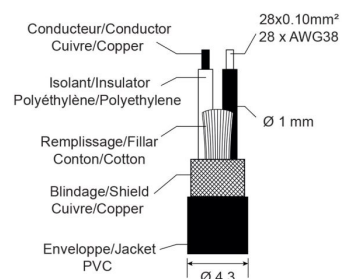

CLPROmJs2RCA/1.5

Référence: H11165

17,20 € inc. VAT

Line cord 2 x Ø4mm Jack 3.5 male stereo / 2 x RCA with REAN connectors - 1.5m

Caractéristiques

Brand	Hilec
Length	1.5 m
Cord	Line

Galerie photos

REAN® Jack/RCA connectors

REAN®
CONNECTORS BY REAN
REAN a brand of Neutrik AG

High performance line cable 0.22 mm² / 28 x 0.10 mm / AWG 38

www.hitmusic.eu/en/