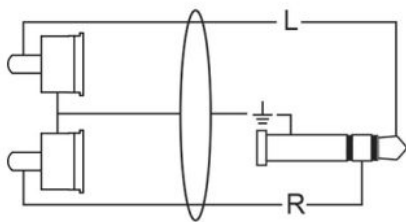

CLPROmJs2RCA/1.5

Line cord 2 x Ø4mm Jack 3.5 male stereo / 2 x RCA with REAN connectors - 1.5m

Référence: H11165

17,20 € inc. VAT

Caractéristiques

Brand	Hilec
Length	1.5 m
Cord	Line

Galerie photos

REAN® Jack/RCA connectors

REAN®

CONNECTORS BY REAN
REAN a brand of Neutrik AG

High performance line cable
0.22 mm² / 28 x 0.10 mm / AWG 38