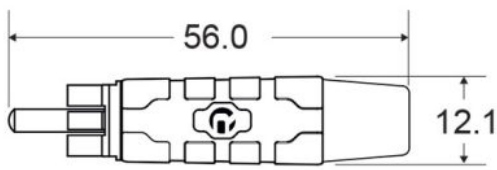

CLPROmJs2RCA/1.5

Line cord 2 x Ø4mm Jack 3.5 male stereo / 2 x RCA with REAN connectors - 1.5m

Référence: H11165

17,20 € inc. VAT

Caractéristiques

Brand	Hilec
Length	1.5 m
Cord	Line

Galerie photos

REAN® Jack/RCA connectors

REAN®

CONNECTORS BY REAN
REAN a brand of Neutrik AG

High performance line cable
0.22 mm² / 28 x 0.10 mm / AWG 38