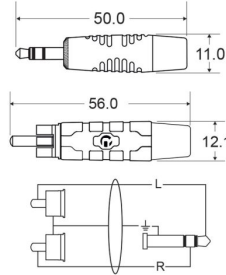

CLPROmJs2RCA/3

Référence: H11166

17,40 € inc. VAT

Line cord 2 x Ø4mm Jack 3.5 stereo male / 2 x RCA with REAN connectors - 3m

Caractéristiques

Brand	Hilec
Length	3 m
Cord	Line

Galerie photos

REAN® Jack/RCA connectors

High performance line cable
0.22 mm² / 28 x 0.10 mm / AWG 38

www.hitmusic.eu/en/