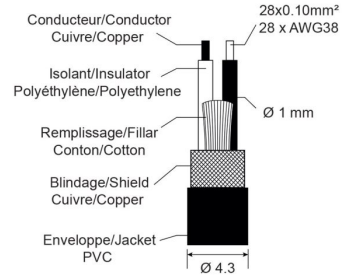

CLPROmJs2RCA/3

Référence: H11166

17,40 € inc. VAT

Line cord 2 x Ø4mm Jack 3.5 stereo male / 2 x RCA with REAN connectors - 3m

Caractéristiques

Brand	Hilec
Length	3 m
Cord	Line

Galerie photos

REAN® Jack/RCA connectors

High performance line cable
0.22 mm² / 28 x 0.10 mm / AWG 38

www.hitmusic.eu/en/