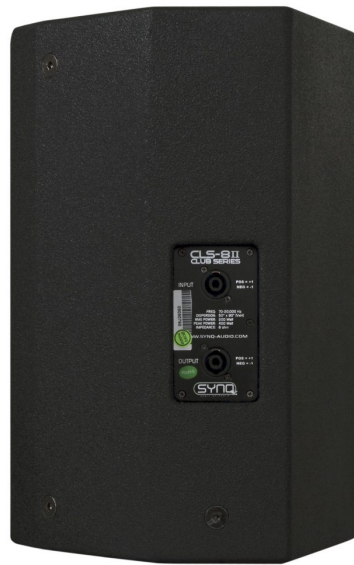

CLS-8 II

Référence: B00630

349,00 € inc. VAT

Compact 8" high power 2-way speaker

- Compact high power speaker
- Multiplex housing with anti-scratch paint and metal protection grid
- Equipped with a powerful 1" driver and an 8" woofer
- Perfect sound quality, even at high power
- Ideal for mobile applications, discos, bars, hotels, etc.
- 4xCLS-8 and a CLS-215B are a perfect combination
- Freq. response: 70 - 20.000 Hz
- RMS Power: 200 W
- Peak Power: 400 W
- Impedance: 8 ohm
- Dispersion (HxV): 90° x 50
- Dimensions (HxWxD): 460 x 286 x 276 mm
- Weight: 13kg

Caractéristiques

Brand	Synq
Model size	8"
Power	200 W rms
Impedance	8 Ω
Family	CLS
Function	Mounting 35 mm

Galerie photos

www.hitmusic.eu/en/