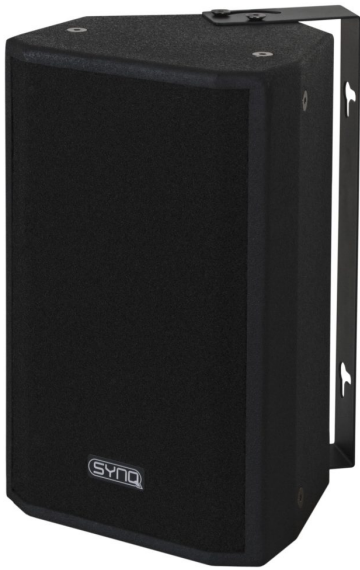

CLS-8 II

Référence: B00630

349,00 € inc. VAT

Compact 8" high power 2-way speaker

- Compact high power speaker
- Multiplex housing with anti-scratch paint and metal protection grid
- Equipped with a powerful 1" driver and an 8" woofer
- Perfect sound quality, even at high power
- Ideal for mobile applications, discos, bars, hotels, etc.
- 4xCLS-8 and a CLS-215B are a perfect combination
- Freq. response: 70 - 20.000 Hz
- RMS Power: 200 W
- Peak Power: 400 W
- Impedance: 8 ohm
- Dispersion (HxV): 90° x 50
- Dimensions (HxWxD): 460 x 286 x 276 mm
- Weight: 13kg

Caractéristiques

Brand	Synq
Model size	8"
Power	200 W rms
Impedance	8 Ω
Family	CLS
Function	Mounting 35 mm

Galerie photos

www.hitmusic.eu/en/