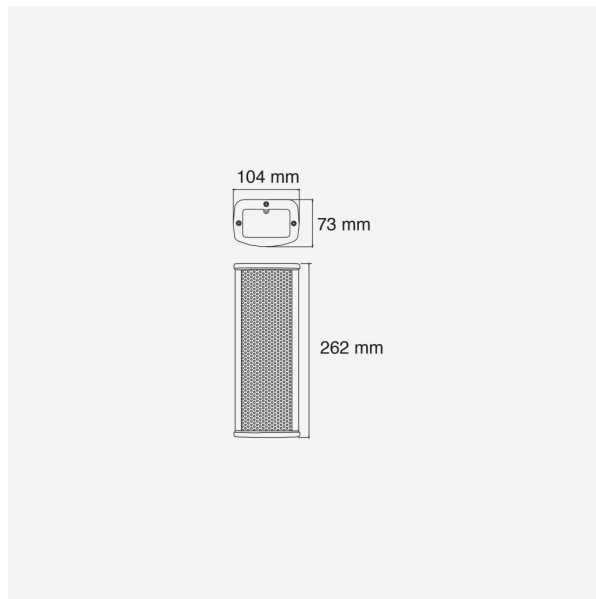

Galerie photos

www.hitmusic.eu/en/