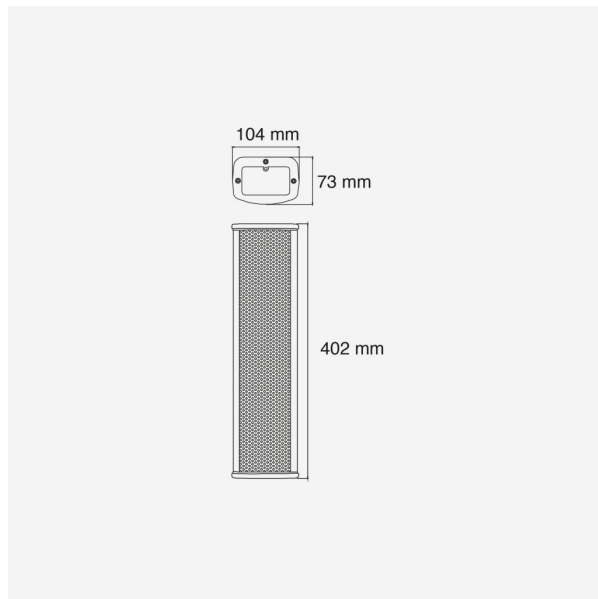

Galerie photos

www.hitmusic.eu/en/