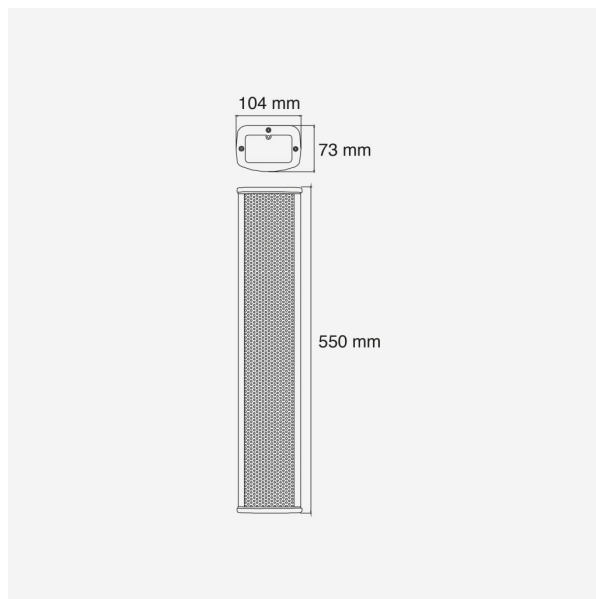

Galerie photos

www.hitmusic.eu/en/