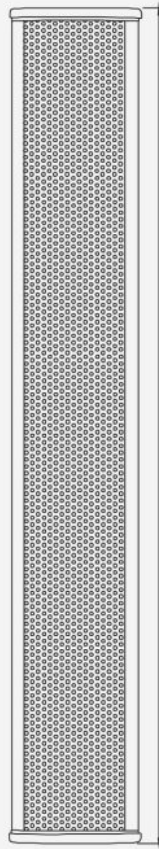

CLS880

8 x 2,5" aluminium column 100 V 40/80 W - IP44 - Ideal in places of worship to reproduce the voice - Aluminum body and grille - Resistant to water splashes - Works in 100 V - The columns are delivered with wall mounting brackets

Référence: H10517

139,00 € inc. VAT

- Power 40/80 W
- Frequency response: 250Hz -15KHz
- Sensitivity (1W/1m): 97 dB, +/-3dB
- Max SPL (@1m) : 116 dB
- Works in 100V
- Speaker: 8 x 2.5 inches
- Connector: cable mounted on cable gland
- Protection class: IP44
- Dimensions: 104 x 73 x 690 mm
- Weight: 3,34 kg

Réf: H10516

CLS440

**109,00 € inc.
VAT**

Réf: H10515

CLS220

**79,00 € inc.
VAT**

Réf: H10514

Galerie photos

104 mm

73 mm

690 mm