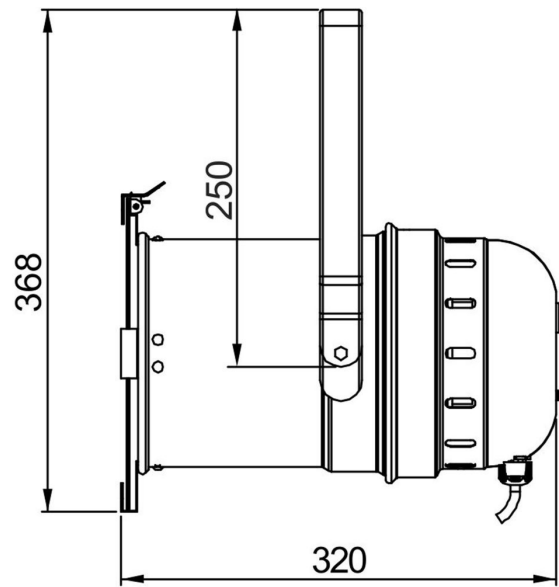

Galerie photos