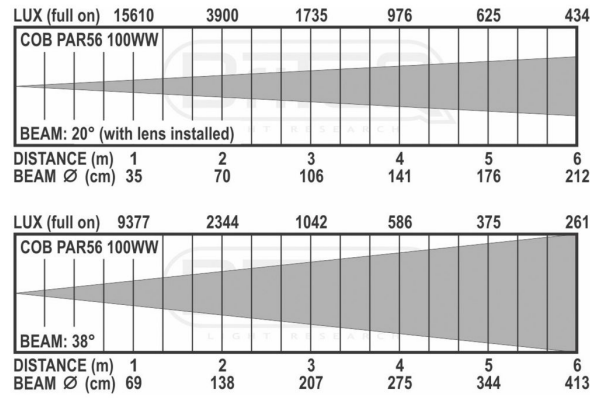

COB PAR56-100WW BLACK

Référence: B04411

345,00 € inc. VAT

Parabolic reflector projector in LED version, perfect for showrooms, stores, exhibition stands, lighting rental, etc.

- Parabolic reflector projector in LED version, perfect for showrooms, stores, exhibition stands, lighting rental, etc.
- Equipped with a powerful 100W white COB LED in a classic PAR structure
- WW (warm white): 3200 K for a warm and comfortable atmosphere
- LCD screen for selecting the different operating modes:
 - Standalone (master): set dimmer + strobe effect (if necessary)
 - Master/slave mode: connect several projectors together, the first projector controls the others.
 - DMX controlled, 1 channel: dimmer
 - DMX controlled, 2 channels: dimmer, strobe effect
- Choice of lamp behavior: halogen lamp (slow) or LED (fast)
- Four intensity variation curves: linear, square, inverted square, S-curve
- In case of DMX failure, the "all off" or "hold" mode will remain available.
- Wide 60° beam angle for uniform projection.
- The filter holder and special 25° lens can be used to create a narrower, more powerful beam.
- Fan cooling with very low noise level.
- The filter holder allows you to add optional color filters.
- Black or silver finish available

Caractéristiques

Brand	Briteq
Controllable colours	Warm white
Protection class	IP20
Protocole	DMX

Galerie photos

www.hitmusic.eu/en/