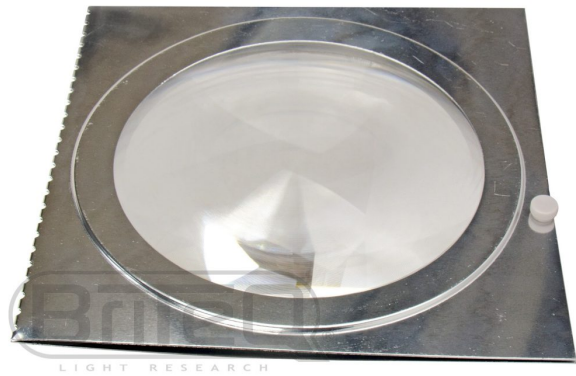

COB PAR56-100WW SILVER

Référence: B04410

345,00 € inc. VAT

Parabolic reflector projector in LED version, perfect for showrooms, stores, exhibition stands, lighting rental, etc.

- Parabolic reflector projector in LED version, perfect for showrooms, stores, exhibition stands, lighting rental, etc.
- Equipped with a powerful 100W white COB LED in a classic PAR structure
- WW (warm white): 3200 K for a warm and comfortable atmosphere
- LCD screen for selecting the different operating modes:
 - Standalone (master): set dimmer + strobe effect (if necessary)
 - Master/slave mode: connect several projectors together, the first projector controls the others.
 - DMX controlled, 1 channel: dimmer
 - DMX controlled, 2 channels: dimmer, strobe effect
- Choice of lamp behavior: halogen lamp (slow) or LED (fast)
- Four intensity variation curves: linear, square, inverted square, S-curve
- In case of DMX failure, the "all off" or "hold" mode will remain available.
- Wide 60° beam angle for uniform projection.
- The filter holder and special 25° lens can be used to create a narrower, more powerful beam.
- Fan cooling with very low noise level.
- The filter holder allows you to add optional color filters.
- Black or silver finish available

Caractéristiques

| | |
|-----------------------------|------------|
| Brand | Briteq |
| Controllable colours | Warm white |
| Protection class | IP20 |
| Protocole | DMX |

Galerie photos

www.hitmusic.eu/en/