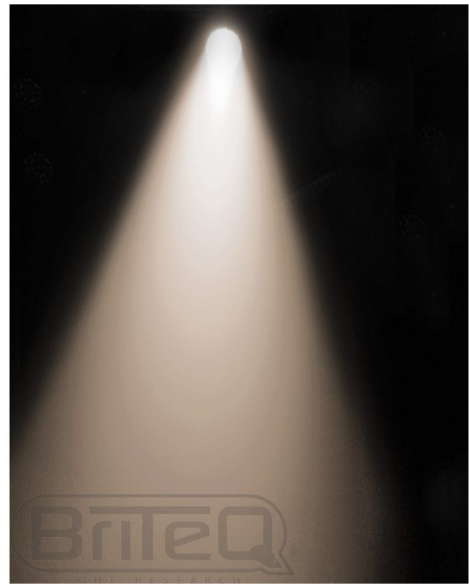

Galerie photos