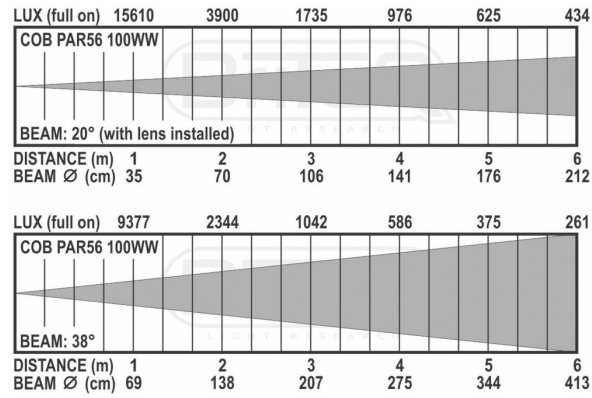

COB PAR56-100WW SILVER

Référence: B04410

345,00 € inc. VAT

Parabolic reflector projector in LED version, perfect for showrooms, stores, exhibition stands, lighting rental, etc.

- Parabolic reflector projector in LED version, perfect for showrooms, stores, exhibition stands, lighting rental, etc.
- Equipped with a powerful 100W white COB LED in a classic PAR structure
- WW (warm white): 3200 K for a warm and comfortable atmosphere
- LCD screen for selecting the different operating modes:
 - Standalone (master): set dimmer + strobe effect (if necessary)
 - Master/slave mode: connect several projectors together, the first projector controls the others.
 - DMX controlled, 1 channel: dimmer
 - DMX controlled, 2 channels: dimmer, strobe effect
- Choice of lamp behavior: halogen lamp (slow) or LED (fast)
- Four intensity variation curves: linear, square, inverted square, S-curve
- In case of DMX failure, the "all off" or "hold" mode will remain available.
- Wide 60° beam angle for uniform projection.
- The filter holder and special 25° lens can be used to create a narrower, more powerful beam.
- Fan cooling with very low noise level.
- The filter holder allows you to add optional color filters.
- Black or silver finish available

Caractéristiques

| | |
|-----------------------------|------------|
| Brand | Briteq |
| Controllable colours | Warm white |
| Protection class | IP20 |
| Protocole | DMX |

Galerie photos

www.hitmusic.eu/en/