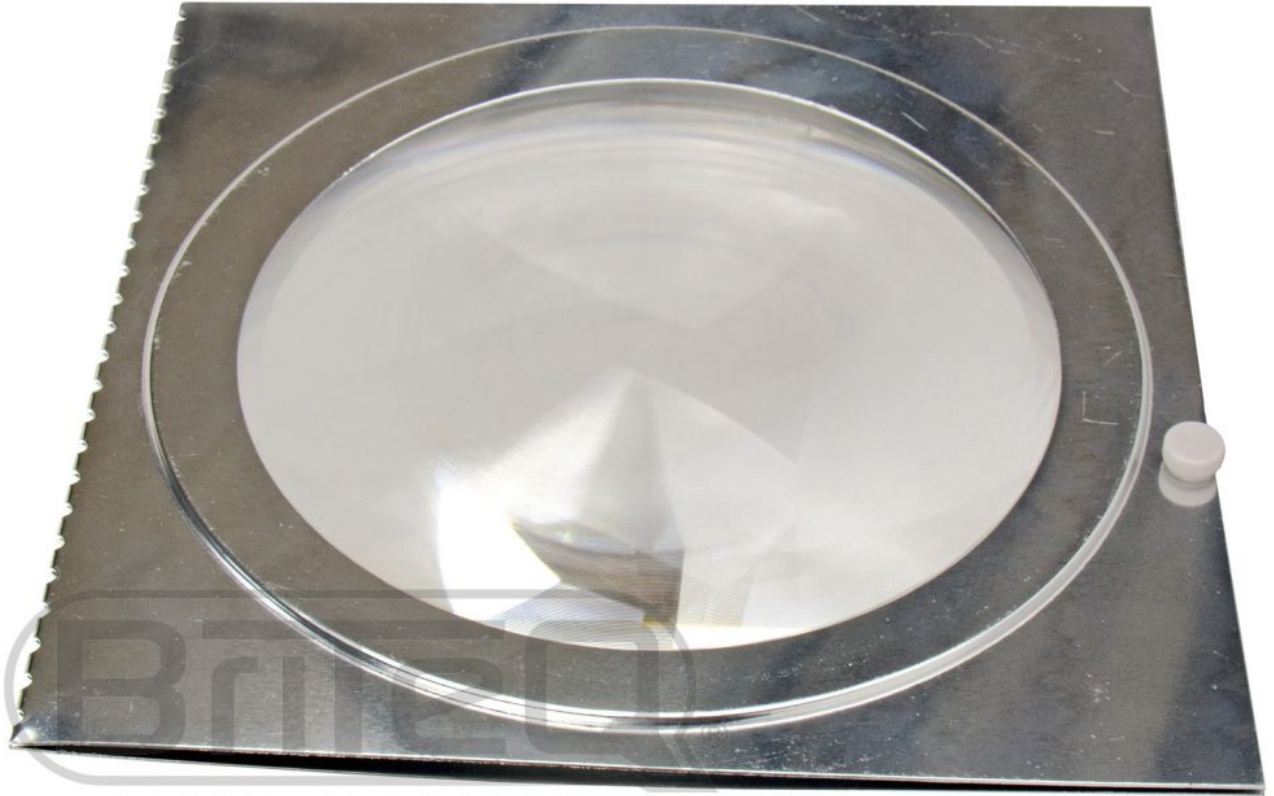

COB PAR56-100WW SILVER

Parabolic reflector projector in LED version, perfect for showrooms, stores, exhibition stands, lighting rental, etc.

Référence: B04410

345,00 € inc. VAT

- Parabolic reflector projector in LED version, perfect for showrooms, stores, exhibition stands, lighting rental, etc.
- Equipped with a powerful 100W white COB LED in a classic PAR structure
- WW (warm white): 3200 K for a warm and comfortable atmosphere
- LCD screen for selecting the different operating modes:
 - Standalone (master): set dimmer + strobe effect (if necessary)
 - Master/slave mode: connect several projectors together, the first projector controls the others.
 - DMX controlled, 1 channel: dimmer
 - DMX controlled, 2 channels: dimmer, strobe effect
- Choice of lamp behavior: halogen lamp (slow) or LED (fast)
- Four intensity variation curves: linear, square, inverted square, S-curve
- In case of DMX failure, the "all off" or "hold" mode will remain available.
- Wide 60° beam angle for uniform projection.
- The filter holder and special 25° lens can be used to create a narrower, more powerful beam.
- Fan cooling with very low noise level.
- The filter holder allows you to add optional color filters.
- Black or silver finish available

Caractéristiques

Brand	Briteq
Controllable colours	Warm white
Protection class	IP20
Protocole	DMX

Galerie photos

L I G H T R E S E A R C H