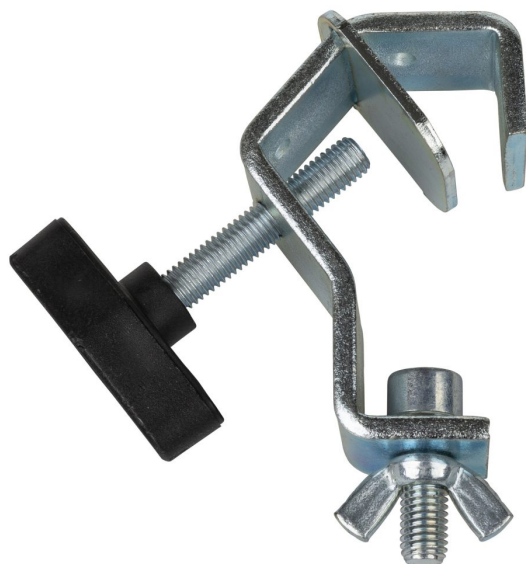

CR 30/LI

Référence: B02666

9,90 € inc. VAT

Universal mounting hook made of galvanized steel with protective plate, silver color

- Universal mounting hook in galvanized steel, silver color.
- Can be used with the structure in STEEL and ALU (protection plate).
- Perfect for fixing most small to medium sized lighting effects.
- Suitable for structures with tubes up to 30 mm diameter (DJ-truss, TRIO-150, TRIO-200, ...).
- Maximum working load: 32kg (EU directive 2006/42/CE)

Caractéristiques

Brand	JB Systems
SWL	32 kg
Tube size	30 mm
Truss	Hook

Galerie photos

 **hitmusic**
Fabrique sensorielle

www.hitmusic.eu/en/