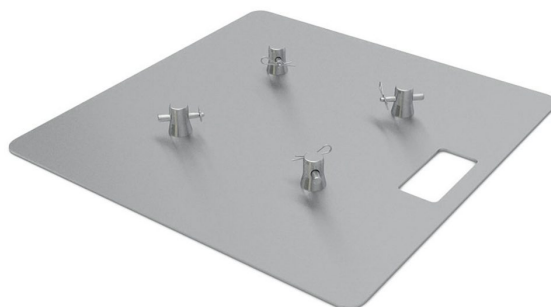

DECO22-EMB-B3

Référence: H10606

145,00 € inc. VAT

Base 60 x 60 for DECO22T and DECO22Q **Supplied with 1x connection kit**

- Dimensions: 600 x 600 mm
- Material: Aluminium
- Sleeves :
- 4 conical half-sleeves
- 4 Keys
- 4 Pines

Manufactured to ISO DIN 4113 and TÜV standards.

Caractéristiques

Brand	ConteStage
Finish colour	Silver
Family	Square 220, Triangular 220
Truss	Baseplate

Galerie photos

www.hitmusic.eu/en/