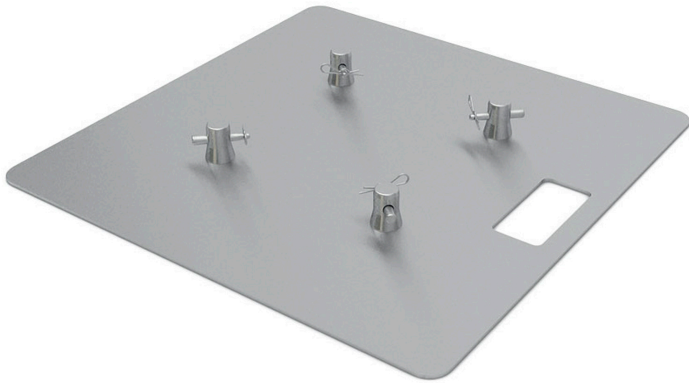

DECO22-EMB-B3

145,00 € inc. VAT

Base 60 x 60 for DECO22T and DECO22Q

Supplied with 1x connection kit

SKU: H10606

Categories: [Base plates for square truss](#), [Base plates for triangular truss](#), [DECO22Q](#), [TRIO 220](#)

Tags: [Base](#)

EAN13 : 3662009016801

brand ConteStage

- Dimensions: 600 x 600 mm
- Material: Aluminium
- Sleeves :
- 4 conical half-sleeves
- 4 Keys
- 4 Pines

Manufactured to ISO DIN 4113 and TÜV standards.

INFORMATIONS COMPLÉMENTAIRES

Brand	ConteStage
Finish colour	Aluminium
Family	Square 220, Triangular 220
Truss	Baseplate