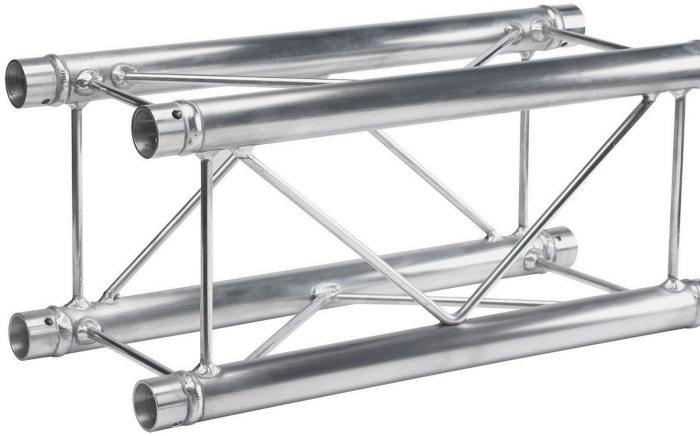

DECO22Q-PT100

189,00 € inc. VAT

Square aluminum beam 220 mm

Length 100 cm

Ideal structure for store installation, exhibition stand construction or decoration.

Supplied with 1x connection kit

SKU: H10219

Categories: [DECO22Q](#)

EAN13 : 3662009012940

brand ConteStage

- 35 mm tubes
- 8 mm threads
- Square section of 185 mm between each tube (220 mm outside)
- Taper pin and key assembly
- Section : 220 mm
- Length: 100 cm

Manufactured to ISO DIN 4113 and TÜV standards.

INFORMATIONS COMPLÉMENTAIRES

Brand	ConteStage
Length	100 cm
Finish colour	Aluminium
Family	Square 220
Truss	Straight

GALERIE D'IMAGES