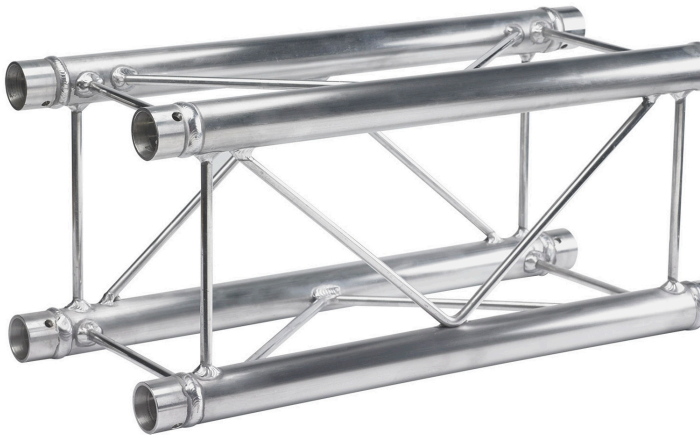

## DECO22Q-PT200

265,00 € inc. VAT

Square aluminum beam 220 mm

**Length 200 cm**

Ideal structure for store installation, exhibition stand construction or decoration.

Supplied with 1x connection kit

---

**SKU:** H10220

**Categories:** [DECO22Q](#)

**EAN13 :** 3662009012957

**brand** ConteStage

- 35 mm tubes
- 8 mm threads
- Square section of 185 mm between each tube (220 mm outside)
- Taper pin and key assembly
- Section : 220 mm
- Length: 200 cm

Manufactured to ISO DIN 4113 and TÜV standards.

Aluminum alloy structure (EN AW 6082 T6) of 35 mm diameter and 1.6 mm thickness.

## INFORMATIONS COMPLÉMENTAIRES

<b>Brand</b>	ConteStage
<b>Length</b>	200 cm
<b>Finish colour</b>	Aluminium
<b>Family</b>	Square 220
<b>Truss</b>	Straight