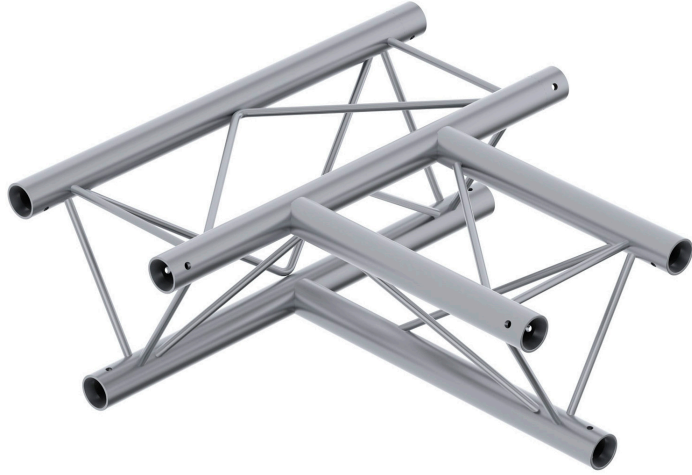

## DECO22T-AG04

179,00 € inc. VAT

Triangular angle 220 mm  
3 directions 90°.

Supplied with 2x connection kits

SKU: H10235

Categories: [TRIO 220](#)

EAN13 : 3662009013107

brand ConteStage

- 35 mm tubes
- 8 mm threads
- Triangular section with 185 mm distance between each tube (220 mm outside)
- Taper pin and key assembly
- Angle - 3 directions: 90
- Application: horizontal junction
- Maximum dimensions: 50 cm x 50 cm

Manufactured to ISO DIN 4113 and TÜV standards.

Aluminum alloy structure (EN AW 6082 T6) of 35 mm diameter and 1.6 mm thickness.

Ideal structure for store installation, exhibition stand construction or decoration.

## INFORMATIONS COMPLÉMENTAIRES

<b>Brand</b>	ConteStage
<b>Finish colour</b>	Aluminium
<b>Family</b>	Triangular 220
<b>Truss</b>	Corners