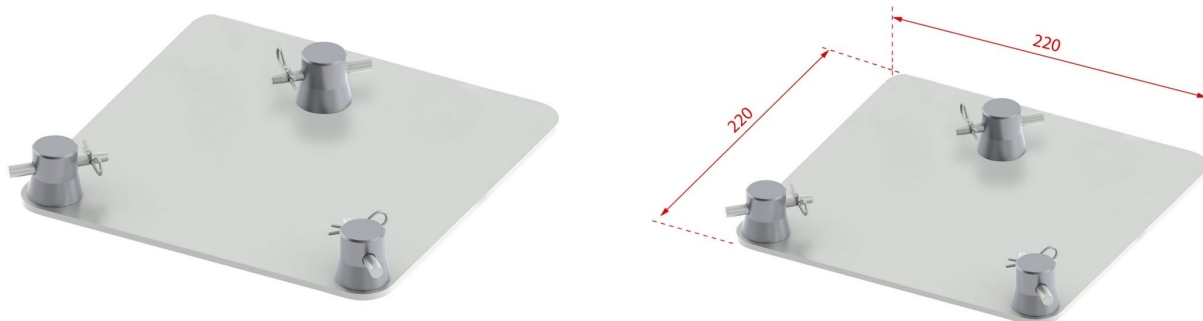

DECO22T-EM-B1

Référence: H10237

75,00 € inc. VAT

Base for TRIO 220 structure With sleeves **Supplied with 1x connection kit**

- Dimensions: 220 x 220 mm
- Material: Aluminium
- Sleeves :
- 3 conical half-sleeves
- 3 Keys
- 3 Pines

Manufactured to ISO DIN 4113 and TÜV standards.

Caractéristiques

Brand	ConteStage
Finish colour	Silver
Family	Triangular 220
Truss	Baseplate

Galerie photos

www.hitmusic.eu/en/