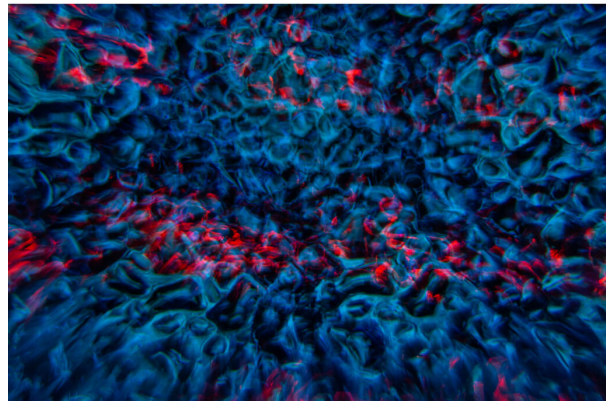

DELUSION

Référence: B05420

289,00 € inc. VAT

Multi-effect wall floodlight for background, equipped with 100W LED

- The Delusion is designed to project multiple lights for decorative and relaxing effects:
 - CLOUDS and SKY : projection of 2 different patterns of white/blue clouds;
 - WATER: projection of 2 different water patterns;
 - INFERNO and FIRE: projection of 2 different fire patterns;
 - HALLUCINATION : projection of various bizarre movements with multiple colors.
- Perfect for wall projections in lounge bars, showrooms, indoor theme parks, ...
- The wide 80° projection angle provides a large projection area at close range.
- The 100W white LED ensures saturated colors and low power consumption.
- Equipped with 2 effect wheels, a color wheel with 6 dichroic colors and a parabolic mirror.
- Multiple operating modes:
 - Controlled by DMX via 3, 5 or 7 channels;
 - Stand-alone mode (static or audio control) ;
 - Controllable via the optional IR-3 remote control.

Caractéristiques

Brand	JB Systems
Protection class	IP20
Type de lampe	LED
Power	100 W
Function	1 parabolic mirror, 6 colors, Wired remote control (not included)
Protocole	DMX

Galerie photos

www.hitmusic.eu/en/