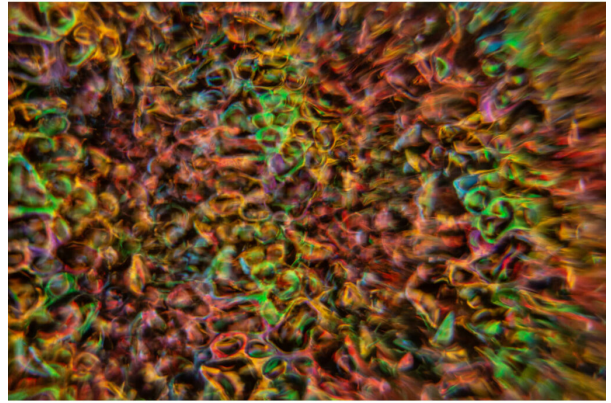

DELUSION

Référence: B05420

289,00 € inc. VAT

Multi-effect wall floodlight for background, equipped with 100W LED

- The Delusion is designed to project multiple lights for decorative and relaxing effects:
 - CLOUDS and SKY : projection of 2 different patterns of white/blue clouds;
 - WATER: projection of 2 different water patterns;
 - INFERNO and FIRE: projection of 2 different fire patterns;
 - HALLUCINATION : projection of various bizarre movements with multiple colors.
- Perfect for wall projections in lounge bars, showrooms, indoor theme parks, ...
- The wide 80° projection angle provides a large projection area at close range.
- The 100W white LED ensures saturated colors and low power consumption.
- Equipped with 2 effect wheels, a color wheel with 6 dichroic colors and a parabolic mirror.
- Multiple operating modes:
 - Controlled by DMX via 3, 5 or 7 channels;
 - Stand-alone mode (static or audio control) ;
 - Controllable via the optional IR-3 remote control.

Caractéristiques

Brand	JB Systems
Protection class	IP20
Type de lampe	LED
Power	100 W
Function	1 parabolic mirror, 6 colors, Wired remote control (not included)
Protocole	DMX

Galerie photos

www.hitmusic.eu/en/