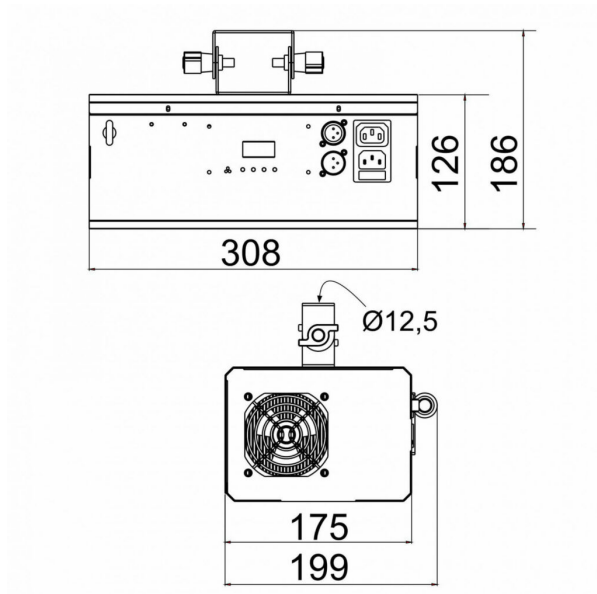

DELUSION

Référence: B05420

289,00 € inc. VAT

Multi-effect wall floodlight for background, equipped with 100W LED

- The Delusion is designed to project multiple lights for decorative and relaxing effects:
 - CLOUDS and SKY : projection of 2 different patterns of white/blue clouds;
 - WATER: projection of 2 different water patterns;
 - INFERNO and FIRE: projection of 2 different fire patterns;
 - HALLUCINATION : projection of various bizarre movements with multiple colors.
- Perfect for wall projections in lounge bars, showrooms, indoor theme parks, ...
- The wide 80° projection angle provides a large projection area at close range.
- The 100W white LED ensures saturated colors and low power consumption.
- Equipped with 2 effect wheels, a color wheel with 6 dichroic colors and a parabolic mirror.
- Multiple operating modes:
 - Controlled by DMX via 3, 5 or 7 channels;
 - Stand-alone mode (static or audio control) ;
 - Controllable via the optional IR-3 remote control.

Caractéristiques

Brand	JB Systems
Protection class	IP20
Type de lampe	LED
Power	100 W
Function	1 parabolic mirror, 6 colors, Wired remote control (not included)
Protocole	DMX

Galerie photos

www.hitmusic.eu/en/