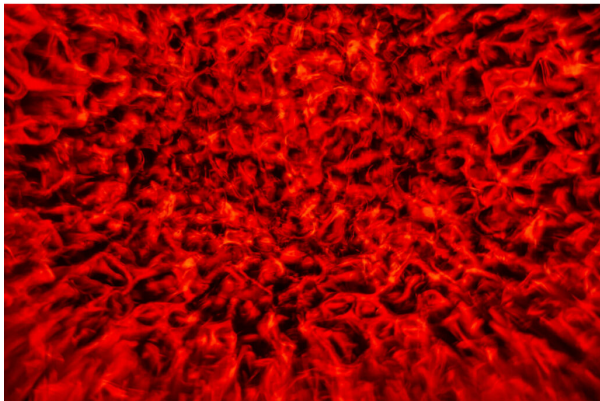

DELUSION

Référence: B05420

289,00 € inc. VAT

Multi-effect wall floodlight for background, equipped with 100W LED

- The Delusion is designed to project multiple lights for decorative and relaxing effects:
 - CLOUDS and SKY : projection of 2 different patterns of white/blue clouds;
 - WATER: projection of 2 different water patterns;
 - INFERNO and FIRE: projection of 2 different fire patterns;
 - HALLUCINATION : projection of various bizarre movements with multiple colors.
- Perfect for wall projections in lounge bars, showrooms, indoor theme parks, ...
- The wide 80° projection angle provides a large projection area at close range.
- The 100W white LED ensures saturated colors and low power consumption.
- Equipped with 2 effect wheels, a color wheel with 6 dichroic colors and a parabolic mirror.
- Multiple operating modes:
 - Controlled by DMX via 3, 5 or 7 channels;
 - Stand-alone mode (static or audio control) ;
 - Controllable via the optional IR-3 remote control.

Caractéristiques

Brand	JB Systems
Protection class	IP20
Type de lampe	LED
Power	100 W
Function	1 parabolic mirror, 6 colors, Wired remote control (not included)
Protocole	DMX

Galerie photos

www.hitmusic.eu/en/