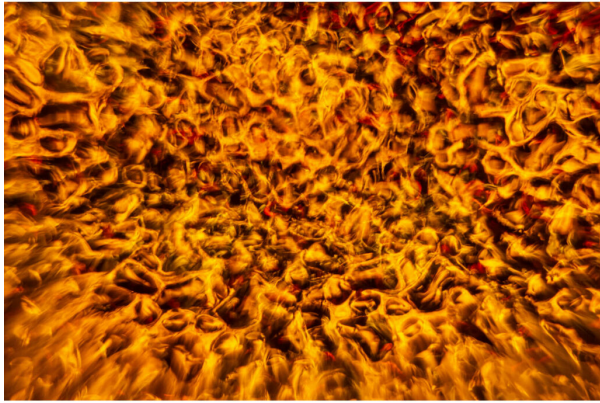

DELUSION

Référence: B05420

289,00 € inc. VAT

Multi-effect wall floodlight for background, equipped with 100W LED

- The Delusion is designed to project multiple lights for decorative and relaxing effects:
 - CLOUDS and SKY : projection of 2 different patterns of white/blue clouds;
 - WATER: projection of 2 different water patterns;
 - INFERNO and FIRE: projection of 2 different fire patterns;
 - HALLUCINATION : projection of various bizarre movements with multiple colors.
- Perfect for wall projections in lounge bars, showrooms, indoor theme parks, ...
- The wide 80° projection angle provides a large projection area at close range.
- The 100W white LED ensures saturated colors and low power consumption.
- Equipped with 2 effect wheels, a color wheel with 6 dichroic colors and a parabolic mirror.
- Multiple operating modes:
 - Controlled by DMX via 3, 5 or 7 channels;
 - Stand-alone mode (static or audio control) ;
 - Controllable via the optional IR-3 remote control.

Caractéristiques

Brand	JB Systems
Protection class	IP20
Type de lampe	LED
Power	100 W
Function	1 parabolic mirror, 6 colors, Wired remote control (not included)
Protocole	DMX

Galerie photos

www.hitmusic.eu/en/