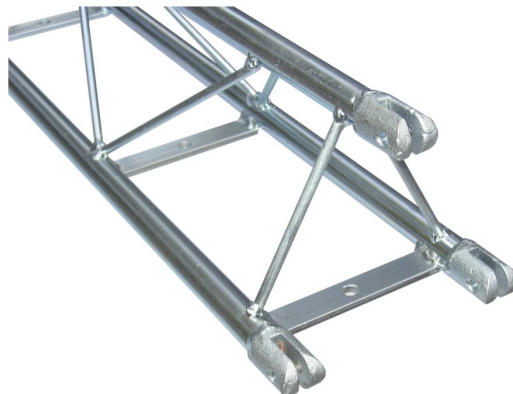

DJ-TRUSS 150

Référence: B00740

73,90 € inc. VAT

DJ-Truss: straight L=1,5m

- Very compact but strong steel structure, section 150.
- The steel tubes are each 20mm in diameter and are galvanized to create a beautiful shiny silver look.
- Perfect for mobile applications (DJ Light bridge).
- Very nice as well as an elegant holder to fix PAR16/20/30/36 projectors in modern interiors.
- Length = 1,5 m

Caractéristiques

Brand	Hilec
Length	150 cm
Finish colour	Silver
Family	Triangular 290
Truss	Straight

Galerie photos

www.hitmusic.eu/en/