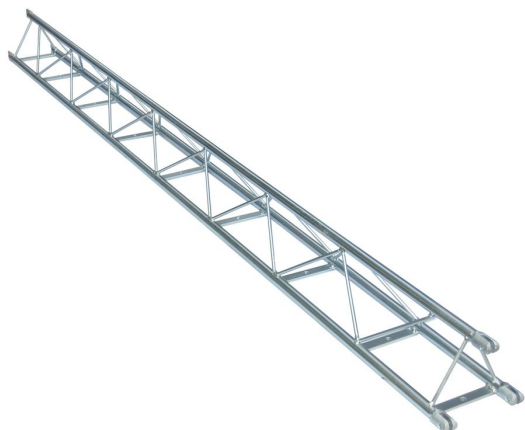

DJ-TRUSS 150

Référence: B00740

73,90 € inc. VAT

DJ-Truss: straight L=1,5m

- Very compact but strong steel structure, section 150.
- The steel tubes are each 20mm in diameter and are galvanized to create a beautiful shiny silver look.
- Perfect for mobile applications (DJ Light bridge).
- Very nice as well as an elegant holder to fix PAR16/20/30/36 projectors in modern interiors.
- Length = 1,5 m

Caractéristiques

Brand	Hilec
Length	150 cm
Finish colour	Silver
Family	Triangular 290
Truss	Straight

Galerie photos

www.hitmusic.eu/en/