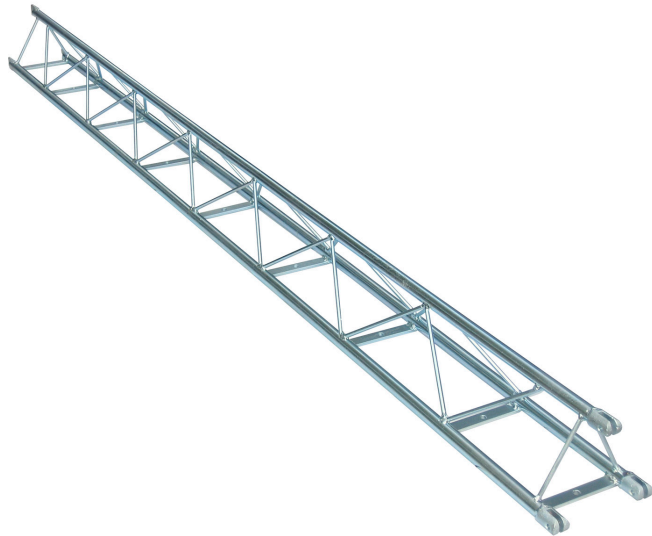

## DJ-TRUSS 150

73,90 € inc. VAT

DJ-Truss: straight L=1,5m

---

**SKU:** B00740

**Categories:** [DJ Truss](#)

**EAN13 :** 5420025607407

**brand** Hilec

- Very compact but strong steel structure, section 150.
- The steel tubes are each 20mm in diameter and are galvanized to create a beautiful shiny silver look.
- Perfect for mobile applications (DJ Light bridge).
- Very nice as well as an elegant holder to fix PAR16/20/30/36 projectors in modern interiors.
- Length = 1,5 m

## INFORMATIONS COMPLÉMENTAIRES

<b>Brand</b>	Hilec
<b>Length</b>	150 cm
<b>Finish colour</b>	Aluminium
<b>Family</b>	Triangular 290
<b>Truss</b>	Straight