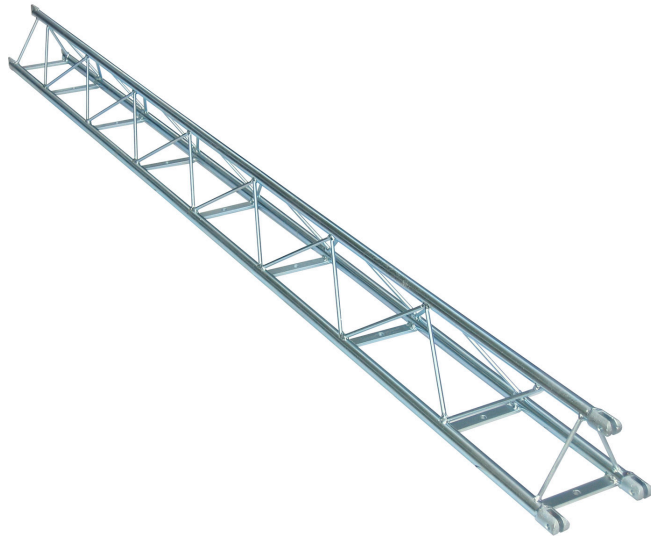

## DJ-TRUSS 200

89,00 € inc. VAT

DJ-Truss: straight L=2m

---

**SKU:** B00739

**Categories:** [DJ Truss](#)

**EAN13 :** 5420025607391

**brand** Hilec

- Very compact but strong steel structure, section 150.
- The steel tubes are each 20mm in diameter and are galvanized to create a beautiful shiny silver look.
- Perfect for mobile applications (DJ Light bridge).
- Very nice as well as an elegant holder to fix PAR16/20/30/36 projectors in modern interiors.
- Length = 2 m

## INFORMATIONS COMPLÉMENTAIRES

<b>Brand</b>	Hilec
<b>Length</b>	200 cm
<b>Finish colour</b>	Aluminium
<b>Family</b>	Triangular 290
<b>Truss</b>	Straight