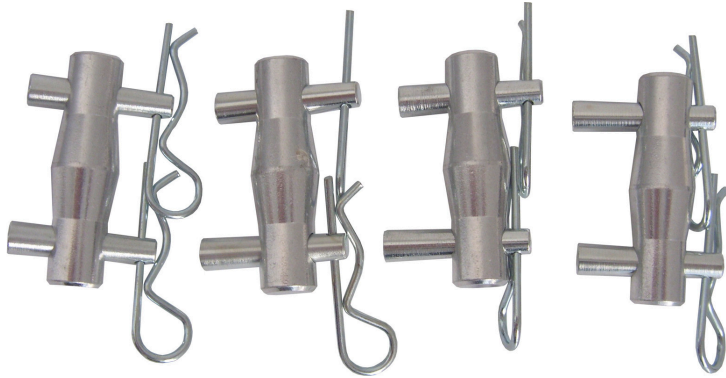

DT10-COUPLER SET

DECO TRUSS, set of 4 couplers incl. pin+clips

SKU: B03038

Categories: [Totems](#)

EAN13 : 5420025630382

brand JB Systems

Set of 4 couplers incl. pin+clips.

INFORMATIONS COMPLÉMENTAIRES

Brand	JB Systems
Finish colour	Aluminium