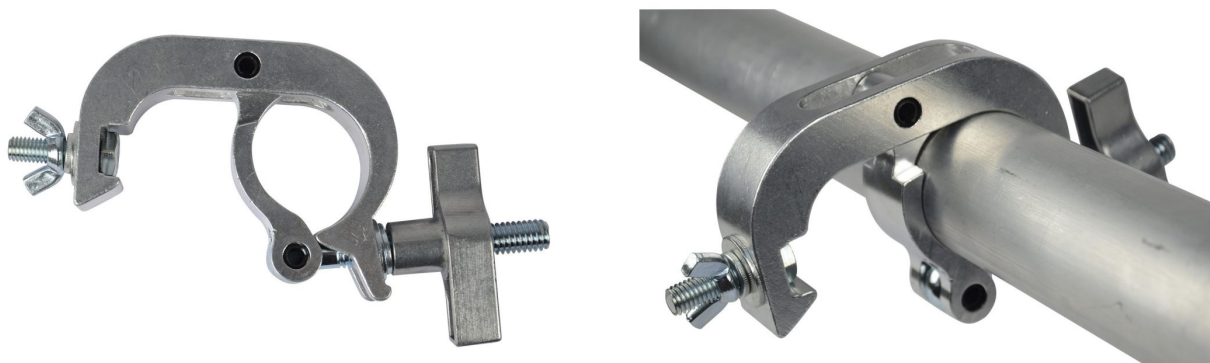

EASY CLAMP151

Référence: H11104

17,30 € inc. VAT

Quick-release hook for 44 to 51 mm tube CMU 150 kg

- Material: AL6061-T6
- Width: 28 mm
- CMU (Maximum Working Load) : 150 kg
- For tubes with diameters between 44 and 51 mm
- Bolt M10
- Finish: Brushed aluminum

Caractéristiques

Brand	ConteStage
SWL	150 kg
Tube size	44 to 51 mm
Truss	Hook

Galerie photos

 **hitmusic**
Fabrique sensorielle

www.hitmusic.eu/en/