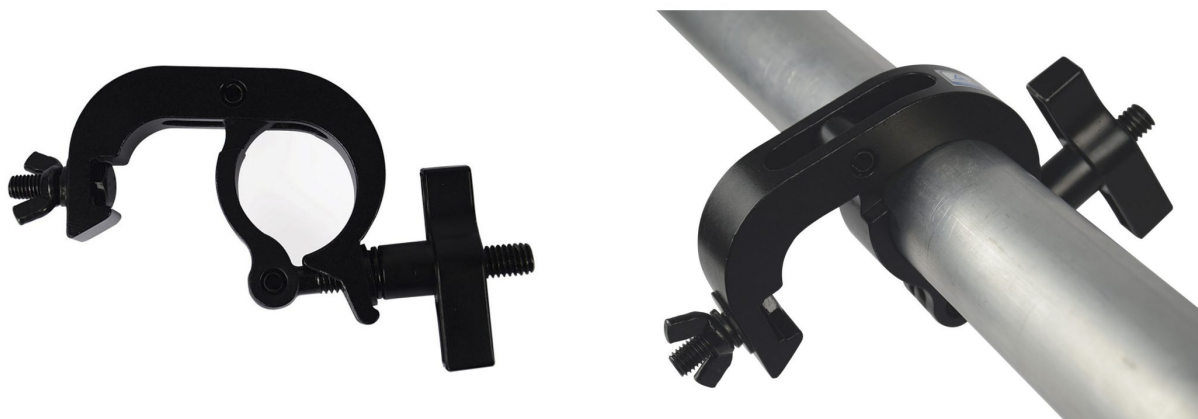

EASY CLAMP151b

Référence: H11105

18,90 € inc. VAT

Quick-release hook for 44 to 51 mm tube CMU 150 kg

- Material: AL6061-T6
- Width: 28 mm
- CMU (Maximum Working Load) : 150 kg
- For tubes with diameters between 44 and 51 mm
- Bolt M10
- Finish : Black anodized

Caractéristiques

Brand	ConteStage
SWL	150 kg
Tube size	44 to 51 mm
Truss	Hook

Galerie photos

 **hitmusic**
Fabrique sensorielle

www.hitmusic.eu/en/