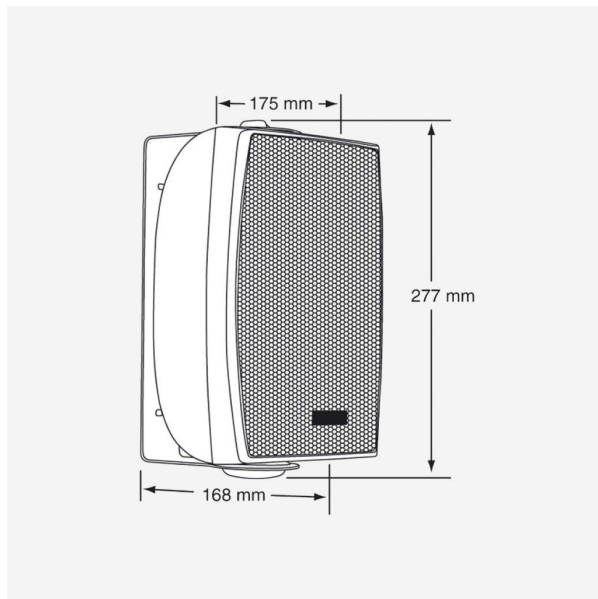

Galerie photos

www.hitmusic.eu/en/