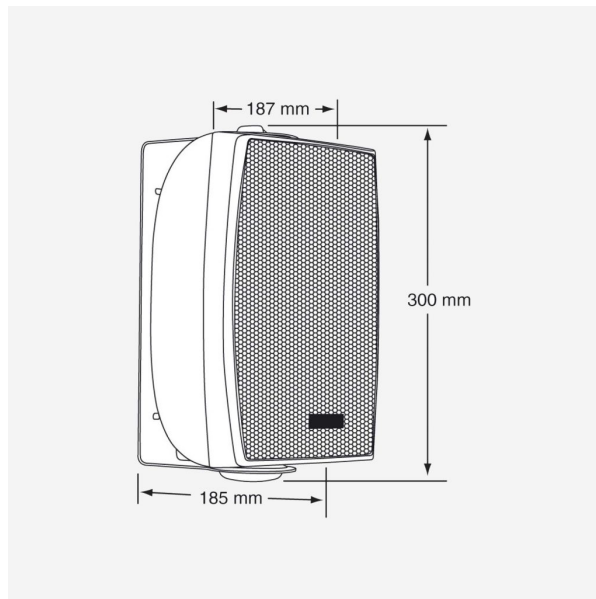

EHP520B

Référence: H9763

109,00 € inc. VAT

5 inch ABS wall speaker - Line 70/100V/8 Ohms - Black - High Fidelity sound in 40 W - Indoor use - Discreet design, available in black finish - Integrated hanging system - Use in low impedance or 100 V line

- Power :
- 10 or 20 or 40W in line 100V
- 5 or 10 or 20W in line 70V
- 40W under 8 Ohms
- Power supply: 100 V or 8 Ohms
- Impedances: 2 K or 1 k or 0.5 k Ohms or low impedance in 8 Ohms
- Components: 5" speaker and 1" tweeter
- Sensitivity (1 M/1 W): 89 dB
- Max SPL (@1m) : 105 dB
- Frequency response: 80 Hz - 18 kHz
- Construction: Black ABS body, metal grille
- Hanging: swivel mounting bracket
- Connection: Two-pin connector
- Dimensions: 270 x 187 x 165 mm
- Weight: 3,4 kg

Caractéristiques

Brand	Audiophony PA
Finish colour	Black
Impedance	8 Ω
Voltage	100 V
Power	10 W, 20 W, 40 W
Protection class	IP20
SPL max (@1m)	105 dB
Family	EHP
Model size	5

Galerie photos

www.hitmusic.eu/en/