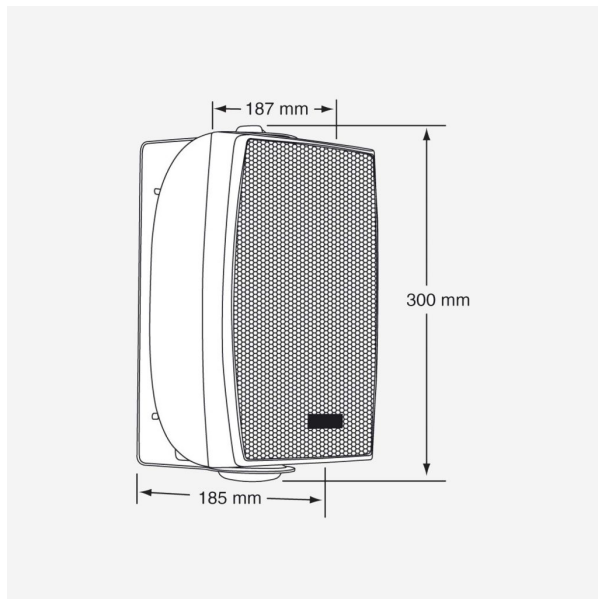

Galerie photos

www.hitmusic.eu/en/