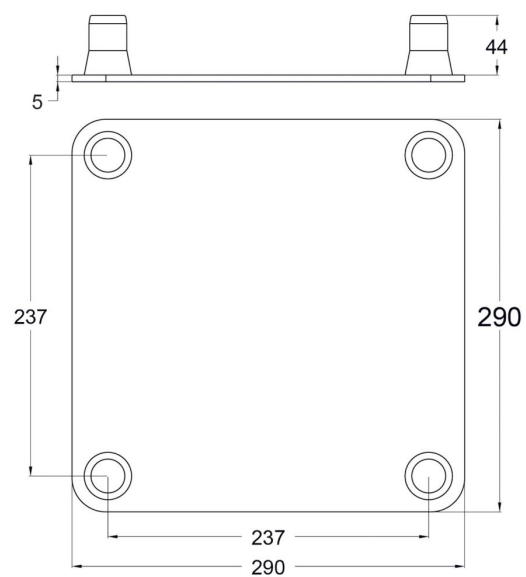

EMQUA-B1 blk

Référence: H11013

115,00 € inc. VAT

Base for QUA 290 structure With sleeves - Black finish **Supplied with 1x connection kit**

- Dimensions: 290 x 290 mm
- Material: Aluminium
- Sleeves :
- 4 conical half-sleeves
- 4 Keys
- 4 Pines

Manufactured to ISO DIN 4113 and TÜV standards.

Caractéristiques

Brand	ConteStage
Finish colour	Black
Family	Square 290
Truss	Baseplate

Galerie photos

www.hitmusic.eu/en/