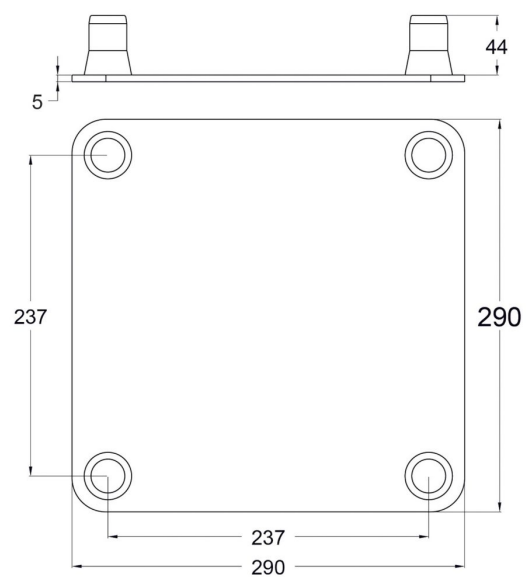

Galerie photos

www.hitmusic.eu/en/