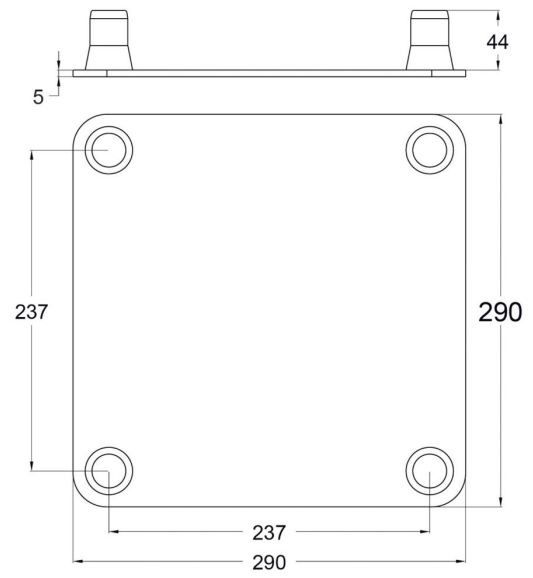

EMQUA-B1

Référence: H10064

99,00 € inc. VAT

Base for QUA 290 structure With sleeves **Supplied with 1x connection kit**

- Dimensions: 290 x 290 mm
- Material: Aluminium
- Sleeves :
- 4 conical half-sleeves
- 4 Keys
- 4 Pines

Manufactured to ISO DIN 4113 and TÜV standards.

Caractéristiques

Brand	ConteStage
Finish colour	Silver
Family	Square 290
Truss	Baseplate

Galerie photos

www.hitmusic.eu/en/