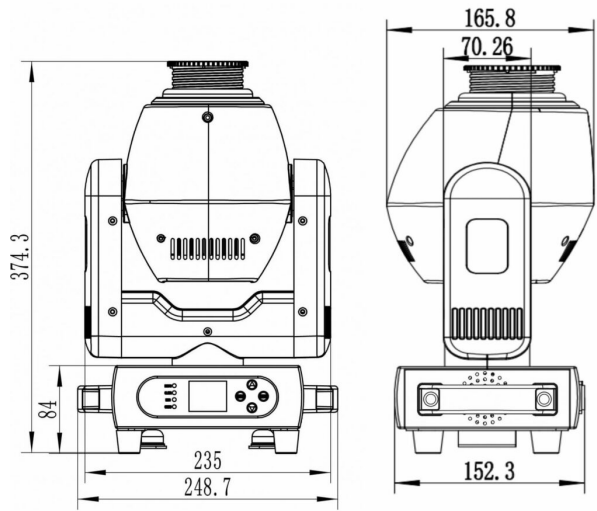

www.hitmusic.eu/en/