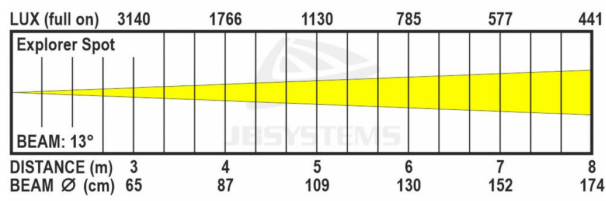

www.hitmusic.eu/en/