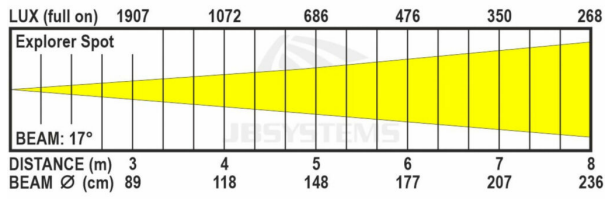

www.hitmusic.eu/en/