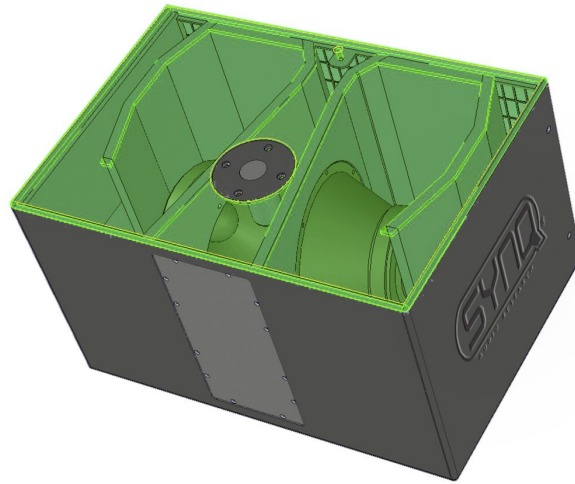

I-SUB 210

Référence: B00642

389,00 € inc. VAT

High power 2x 10 inch subwoofer with very compact design.

- High power 10" dual subwoofer with a very compact design
- Can be used for both fixed installations and mobile/rental applications
- Sophisticated bandpass design ensures deep but still punchy bass reproduction
- High power rating of 500 Wrms (1000 Wpeak) @ 8Ω
- Perfect for bars, discos, stages, rental, Pro-DJ, cafes, ...
- Robust and rigid enclosure design:
 - Made of 15 mm multiplex
 - Durable, scratch-resistant paint
 - Durable rubber feet
 - Steel front grill, covered with acoustic foam
- Equipped with 2 long excursion 10" woofers
- A perfect combination with four CLS-8 speakers
- Also perfect for combination with other mid/high range speakers.

Caractéristiques

Brand	Synq
Model size	10"
Power	500 W rms
Impedance	8 Ω

Galerie photos

www.hitmusic.eu/en/