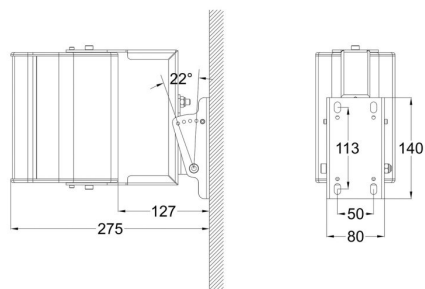

Galerie photos

hitmusic
Fabrique sensorielle

www.hitmusic.eu/en/