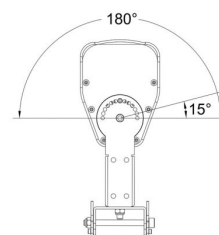

Galerie photos

hitmusic
Fabrique sensorielle

www.hitmusic.eu/en/