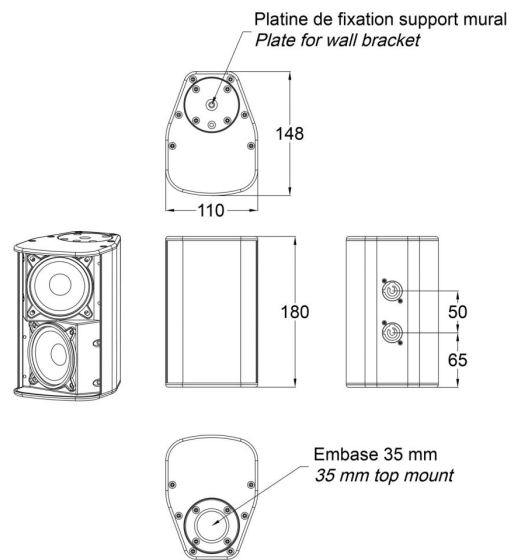

iLINE23w

Référence: H10934

129,00 € inc. VAT

40W column speaker under 16 Ohms with 2 x 3" speakers for installation - White

- Power: 40W RMS / 80W max.
- Frequency response: 135 Hz - 17 KHz
- Axial sensitivity(1W/1m): 89 dB
- Max. SPL. 108 dB
- Nominal impedance: 16 Ohms
- Speakers: 2 x 3"
- Dimensions: 110 x 180 x 148.5 mm
- Net weight: 2.2 kg
- Horizontal dispersion: 115°
- Vertical dispersion: 20°
- Connectors: Speakon input/output
- Materials:
- Die-cast aluminum body
- Integral metal grille - Mounting systems:
- Wall-mounting plate: iLINE23supw
- 35 mm flange for speaker stands

Caractéristiques

Brand	Audiophony
Model size	3"
Power	40 W rms
Impedance	16 Ω
Family	iLINE
Protection class	IP20

Galerie photos

www.hitmusic.eu/en/