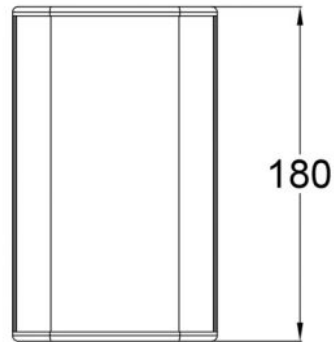

Platine de fixation support mural
Plate for wall bracket

Embase 35 mm
35 mm top mount