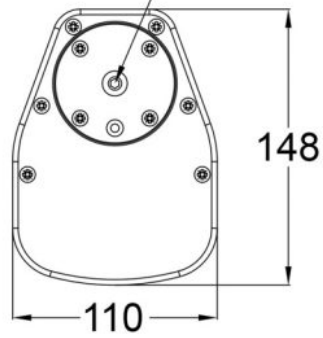

iLINE23w

40W column speaker under 16 Ohms with 2 x 3" speakers for installation - White

Référence: H10934

129,00 € inc. VAT

- Power: 40W RMS / 80W max.
- Frequency response: 135 Hz - 17 KHz
- Axial sensitivity(1W/1m): 89 dB
- Max. SPL. 108 dB
- Nominal impedance: 16 Ohms
- Speakers: 2 x 3"
- Dimensions: 110 x 180 x 148.5 mm
- Net weight: 2.2 kg
- Horizontal dispersion: 115°
- Vertical dispersion: 20°
- Connectors: Speakon input/output
- Materials:
- Die-cast aluminum body
- Integral metal grille - Mounting systems:
- Wall-mounting plate: iLINE23supw
- 35 mm flange for speaker stands

Caractéristiques

Brand	Audiophony
Model size	3"
Power	40 W rms
Impedance	16 Ω
Family	iLINE
Protection class	IP20

Références compatibles

iLINE23supw

**35,00 € inc.
VAT**

Réf: H10935

iLINE24supw

**129,00 € inc.
VAT**

Réf: H10945

Galerie photos

Platine de fixation support mural
Plate for wall bracket

Embase 35 mm
35 mm top mount