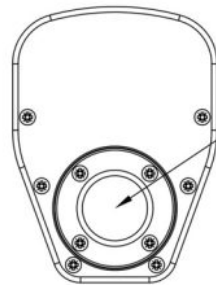

iLINE23w

40W column speaker under 16 Ohms with 2 x 3" speakers for installation - White

Référence: H10934

129,00 € inc. VAT

- Power: 40W RMS / 80W max.
- Frequency response: 135 Hz - 17 KHz
- Axial sensitivity(1W/1m): 89 dB
- Max. SPL. 108 dB
- Nominal impedance: 16 Ohms
- Speakers: 2 x 3"
- Dimensions: 110 x 180 x 148.5 mm
- Net weight: 2.2 kg
- Horizontal dispersion: 115°
- Vertical dispersion: 20°
- Connectors: Speakon input/output
- Materials:
- Die-cast aluminum body
- Integral metal grille - Mounting systems:
- Wall-mounting plate: iLINE23supw
- 35 mm flange for speaker stands

Caractéristiques

Brand	Audiophony
Model size	3"
Power	40 W rms
Impedance	16 Ω
Family	iLINE
Protection class	IP20

Références compatibles

iLINE23supw

**35,00 € inc.
VAT**

Réf: H10935

iLINE24supw

**129,00 € inc.
VAT**

Réf: H10945

Galerie photos

Platine de fixation support mural
Plate for wall bracket

Embase 35 mm
35 mm top mount