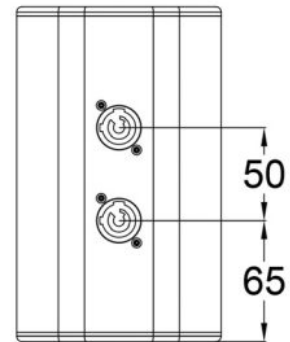

iLINE23w

40W column speaker under 16 Ohms with 2 x 3" speakers for installation - White

Référence: H10934

129,00 € inc. VAT

- Power: 40W RMS / 80W max.
- Frequency response: 135 Hz - 17 KHz
- Axial sensitivity(1W/1m): 89 dB
- Max. SPL. 108 dB
- Nominal impedance: 16 Ohms
- Speakers: 2 x 3"
- Dimensions: 110 x 180 x 148.5 mm
- Net weight: 2.2 kg
- Horizontal dispersion: 115°
- Vertical dispersion: 20°
- Connectors: Speakon input/output
- Materials:
- Die-cast aluminum body
- Integral metal grille - Mounting systems:
- Wall-mounting plate: iLINE23supw
- 35 mm flange for speaker stands

Caractéristiques

Brand	Audiophony
Model size	3"
Power	40 W rms
Impedance	16 Ω
Family	iLINE
Protection class	IP20

Références compatibles

iLINE23supw

**35,00 € inc.
VAT**

Réf: H10935

iLINE24supw

**129,00 € inc.
VAT**

Réf: H10945

Galerie photos

Platine de fixation support mural
Plate for wall bracket

Embase 35 mm
35 mm top mount