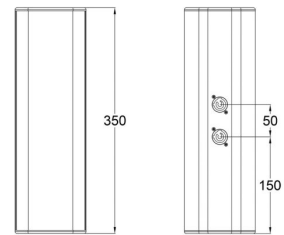

iLINE43w

Référence: H10936

209,00 € inc. VAT

80W 8 Ohm Floorstanding Speaker with 4 x 3" Speakers for Installation - White

- Power: 80W RMS / 160W max.
- Frequency response: 135 Hz - 17 KHz
- Axial sensitivity(1W/1m): 92 dB
- Max. SPL. 114 dB
- Nominal impedance: 8 Ohms
- Speakers: 4 x 3"
- Dimensions: 110 x 350 x 148.5 mm
- Net weight: 4 kg
- Horizontal dispersion: 115°
- Vertical dispersion: 20°
- Connectors: Speakon input/output
- Materials:
- Cast aluminum body
- Integral metal grille - Mounting systems:
- iLINE43supw wall-mounting plate
- 35 mm flange for speaker stands.

Caractéristiques

Brand	Audiophony
Model size	3"
Power	80 W rms
Impedance	8 Ω
Family	iLINE
Protection class	IP20

Galerie photos

Platine de fixation support mural
Plate for wall bracket

Embase 35 mm
35 mm top mount