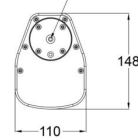

iLINE43w

Référence: H10936

209,00 € inc. VAT

80W 8 Ohm Floorstanding Speaker with 4 x 3" Speakers for Installation - White

- Power: 80W RMS / 160W max.
- Frequency response: 135 Hz - 17 KHz
- Axial sensitivity(1W/1m): 92 dB
- Max. SPL. 114 dB
- Nominal impedance: 8 Ohms
- Speakers: 4 x 3"
- Dimensions: 110 x 350 x 148.5 mm
- Net weight: 4 kg
- Horizontal dispersion: 115°
- Vertical dispersion: 20°
- Connectors: Speakon input/output
- Materials:
- Cast aluminum body
- Integral metal grille - Mounting systems:
- iLINE43supw wall-mounting plate
- 35 mm flange for speaker stands.

Caractéristiques

Brand	Audiophony
Model size	3"
Power	80 W rms
Impedance	8 Ω
Family	iLINE
Protection class	IP20

Galerie photos

Platine de fixation support mural
Plate for wall bracket

Embase 35 mm
35 mm top mount