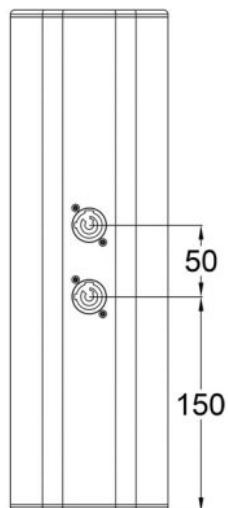

iLINE43w

80W 8 Ohm Floorstanding Speaker with 4 x 3" Speakers for Installation - White

Référence: H10936

209,00 € inc. VAT

- Power: 80W RMS / 160W max.
- Frequency response: 135 Hz - 17 KHz
- Axial sensitivity(1W/1m): 92 dB
- Max. SPL. 114 dB
- Nominal impedance: 8 Ohms
- Speakers: 4 x 3"
- Dimensions: 110 x 350 x 148.5 mm
- Net weight: 4 kg
- Horizontal dispersion: 115°
- Vertical dispersion: 20°
- Connectors: Speakon input/output
- Materials:
- Cast aluminum body
- Integral metal grille - Mounting systems:
- iLINE43supw wall-mounting plate
- 35 mm flange for speaker stands.

Caractéristiques

Brand	Audiophony
Model size	3"
Power	80 W rms
Impedance	8 Ω
Family	iLINE
Protection class	IP20

Références compatibles

iLINE43supw

**49,00 € inc.
VAT**

Réf: H10937

Stick-RW

**125,00 € inc.
VAT**

Réf: H11420

Stick-SW

**119,00 € inc.
VAT**

Réf: H11417

Galerie photos

Platine de fixation support mural
Plate for wall bracket

Embase 35 mm
35 mm top mount