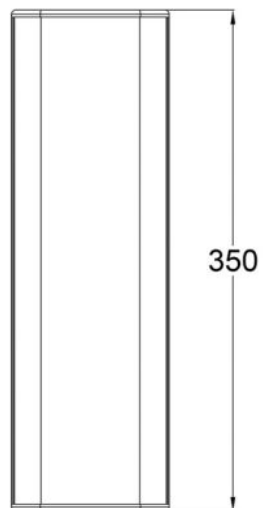

iLINE43w

80W 8 Ohm Floorstanding Speaker with 4 x 3" Speakers for Installation - White

Référence: H10936

209,00 € inc. VAT

- Power: 80W RMS / 160W max.
- Frequency response: 135 Hz - 17 KHz
- Axial sensitivity(1W/1m): 92 dB
- Max. SPL. 114 dB
- Nominal impedance: 8 Ohms
- Speakers: 4 x 3"
- Dimensions: 110 x 350 x 148.5 mm
- Net weight: 4 kg
- Horizontal dispersion: 115°
- Vertical dispersion: 20°
- Connectors: Speakon input/output
- Materials:
- Cast aluminum body
- Integral metal grille - Mounting systems:
- iLINE43supw wall-mounting plate
- 35 mm flange for speaker stands.

Caractéristiques

Brand	Audiophony
Model size	3"
Power	80 W rms
Impedance	8 Ω
Family	iLINE
Protection class	IP20

Références compatibles

iLINE43supw

**49,00 € inc.
VAT**

Réf: H10937

Stick-RW

**125,00 € inc.
VAT**

Réf: H11420

Stick-SW

**119,00 € inc.
VAT**

Réf: H11417

Galerie photos

Platine de fixation support mural
Plate for wall bracket

Embase 35 mm
35 mm top mount