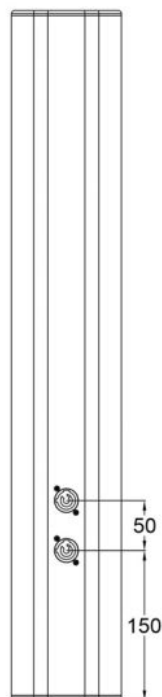

iLINE83w

160W x 16 Ohms Floorstanding Speaker with 8 x 3" Speakers for Installation - White

Référence: H10938

319,00 € inc. VAT

- Power: 160W RMS / 320W max.
- Frequency response: 135 Hz - 17 KHz
- Axial sensitivity(1W/1m): 95 dB
- Max. SPL. 120 dB
- Nominal impedance: 16 Ohms
- Speakers: 8 x 3"
- Dimensions: 110 x 690 x 148.5 mm
- Net weight: 7.6 kg
- Horizontal dispersion: 115°
- Vertical dispersion: 20°
- Connectors: Speakon input/output
- Materials:
- Die-cast aluminum body
- Integral metal grille - Mounting systems:
- Wall-mounting plate: iLINE83supw
- 35 mm flange for speaker stands.

Caractéristiques

Brand	Audiophony
Model size	3"
Power	160 W rms
Impedance	16 Ω
Family	iLINE
Protection class	IP20

Références compatibles

iLINE83supw

59,00 € inc.

VAT

Réf: H10940

Galerie photos

Platine de fixation support mural
Plate for wall bracket

Embase 35 mm
35 mm top mount