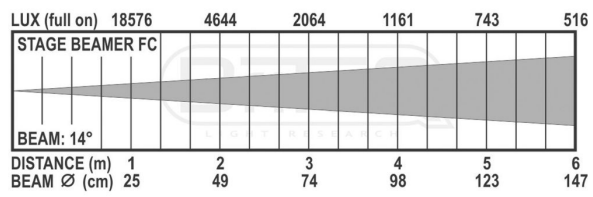

Galerie photos