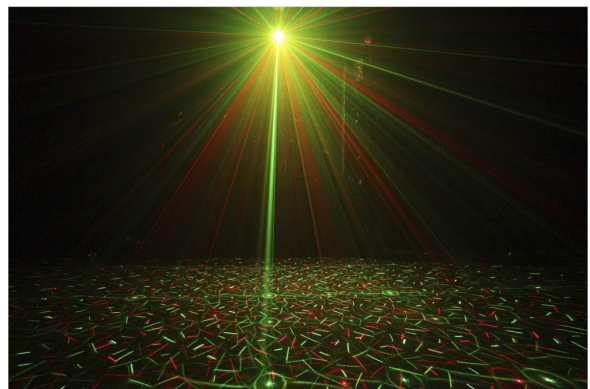

Galerie photos