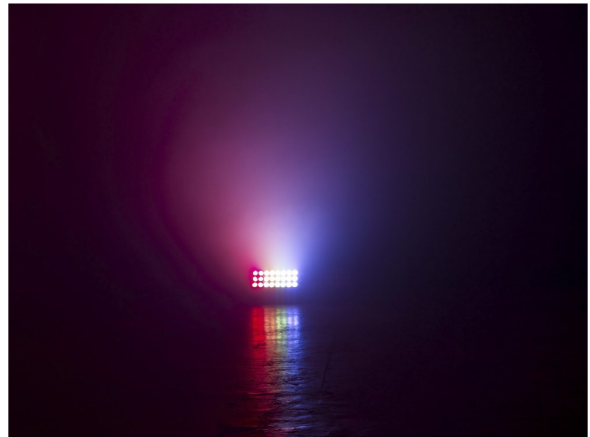

Galerie photos