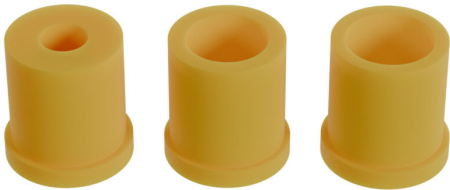

IpBox-P4

Référence: H11591

14,50 € inc. VAT

IP68 waterproof box - Large - 4 ways. For 4 to 14 mm cable

For outdoor connections that need to remain watertight, you can use a junction box and a hybrid Y adapter to distribute power and DMX, as shown in the figure below:

55,00 € inc. VAT
Réf: H11535

Galerie photos

x 4
M25
4 - 8 mm

x 4
M25
8 - 12 mm

x 4
M25
10 - 14 mm

x 1
End plug (bouchon d'extrémité)
4 - 8 mm