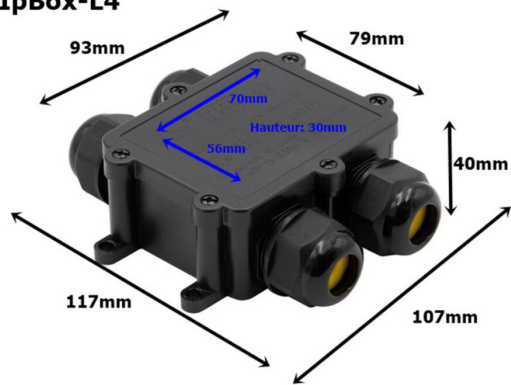

IpBox-P6

Référence: H11592

15,90 € inc. VAT

IP68 waterproof box - Large - 6 channels. For 4 to 14 mm cable

To compensate for a lack of line power or a voltage drop due to a long cable length, you need to be able to boost the power supply. To do this, use a junction box to separate the DMX output from the hybrid cable at the end of the line, and isolate the power supply. A new mains supply can then be injected into one or more chains of projectors on hybrid connectors at the box outlet, as shown in the figure below.

**Booster power IN
16 A (3500W maxi)**

Caractéristiques

Brand	Hilec
Protection class	IP68

Accessoires recommandés

FastCon-1333DMX

36,00 € inc. VAT
Réf: H11601

FastCon-1333POW

36,00 € inc. VAT
Réf: H11600

VC-START3

55,00 € inc. VAT
Réf: H11535

Galerie photos

x 6
M25
4 - 8 mm

x 6
M25
8 - 12 mm

x 6
M25
10 - 14 mm

x 2
End plug (bouchon d'extrémité)
4 - 8 mm

IpBox-L4