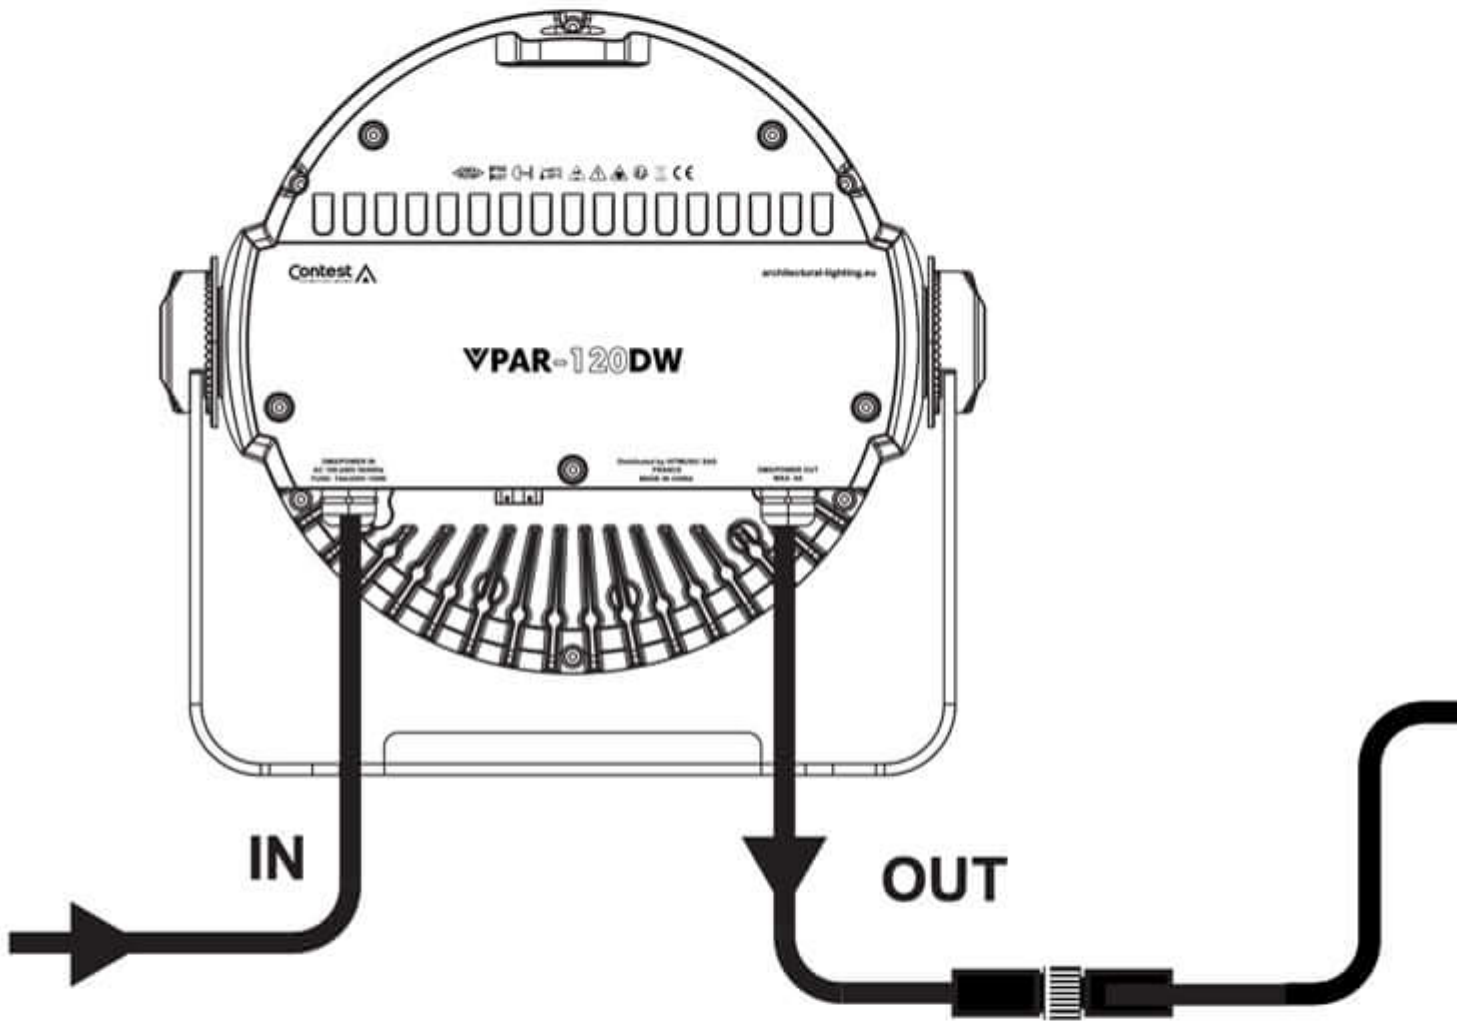

IpBox-P6

Référence: H11592

15,90 € inc. VAT

IP68 waterproof box - Large - 6 channels. For 4 to 14 mm cable

To compensate for a lack of line power or a voltage drop due to a long cable length, you need to be able to boost the power supply. To do this, use a junction box to separate the DMX output from the hybrid cable at the end of the line, and isolate the power supply. A new mains supply can then be injected into one or more chains of projectors on hybrid connectors at the box outlet, as shown in the figure below.

**Booster power IN
16 A (3500W maxi)**

Caractéristiques

Brand	Hilec
Protection class	IP68

Accessoires recommandés

FastCon-1333DMX

36,00 € inc. VAT
Réf: H11601

FastCon-1333POW

36,00 € inc. VAT
Réf: H11600

VC-START3

55,00 € inc. VAT
Réf: H11535

Galerie photos

x 6
M25
4 - 8 mm

x 6
M25
8 - 12 mm

x 6
M25
10 - 14 mm

x 2
End plug (bouchon d'extrémité)
4 - 8 mm

IpBox-L4