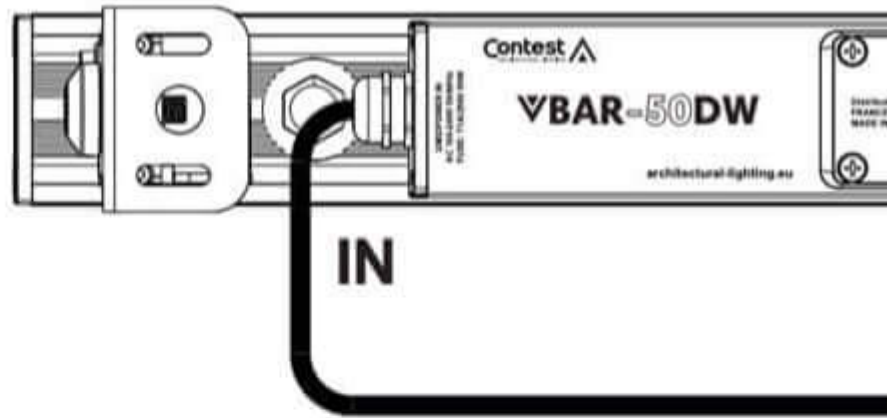

IpBox-P6

Référence: H11592

15,90 € inc. VAT

IP68 waterproof box - Large - 6 channels. For 4 to 14 mm cable

To compensate for a lack of line power or a voltage drop due to a long cable length, you need to be able to boost the power supply. To do this, use a junction box to separate the DMX output from the hybrid cable at the end of the line, and isolate the power supply. A new mains supply can then be injected into one or more chains of projectors on hybrid connectors at the box outlet, as shown in the figure below.

**Booster power IN
16 A (3500W maxi)**

Caractéristiques

Brand	Hilec
Protection class	IP68

Accessoires recommandés

FastCon-1333DMX

36,00 € inc. VAT
Réf: H11601

FastCon-1333POW

36,00 € inc. VAT
Réf: H11600